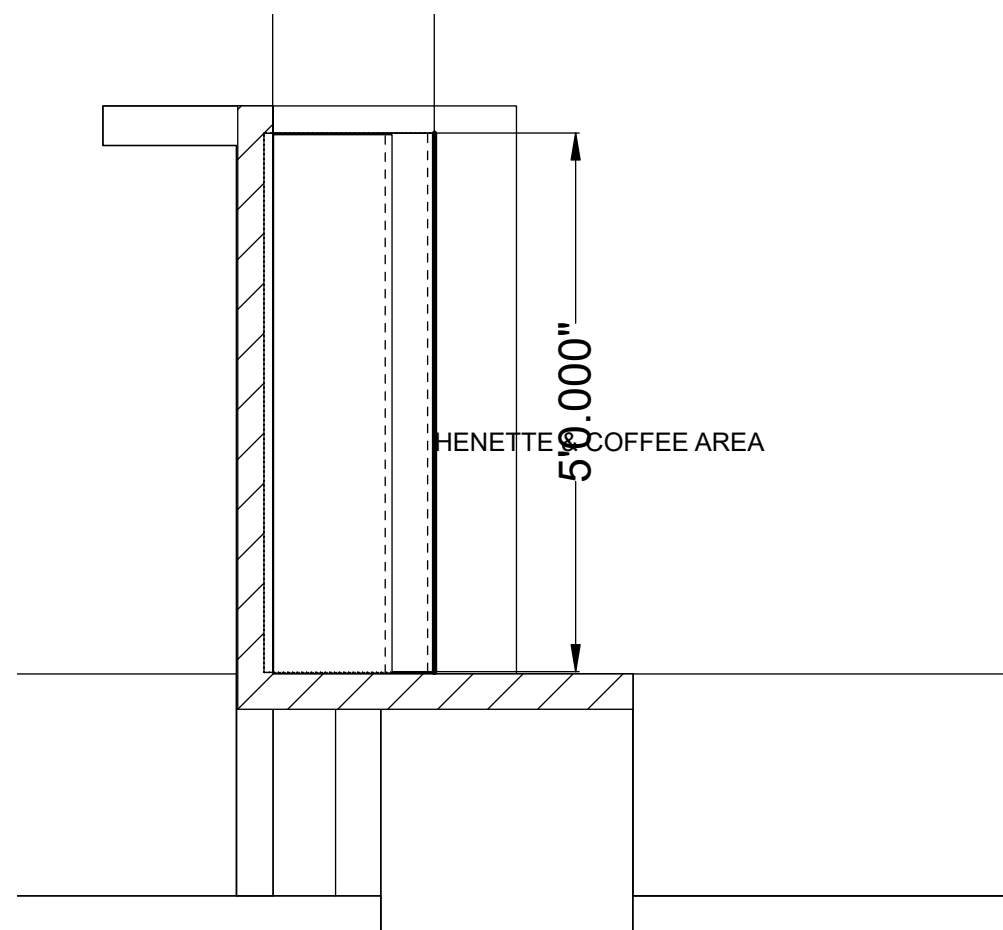

CITY OF HOLLYWOOD

*CITY HALL RENOVATION PROJECT
AREA : 4TH FLOOR*

5/20/2026

LAMINATE FAWN
CYPRESS

PAINT- LOFT

PANEL FABRIC -
APPOINT NIMBUS

LAMINATE - COGNAC

PAULY - MIST

LAMINATE - LANDMARK

LAMINATE FAWN
CYPRESS

IMAGES FOR VISUAL PURPOSES ONLY. FINAL FINISHES AND OPTIONS MAY VARY AND MAY AFFECT THE PRICE. CUSTOMER MUST REVIEW PHYSICAL FINISH SAMPLES BEFORE PLACING THE ORDER