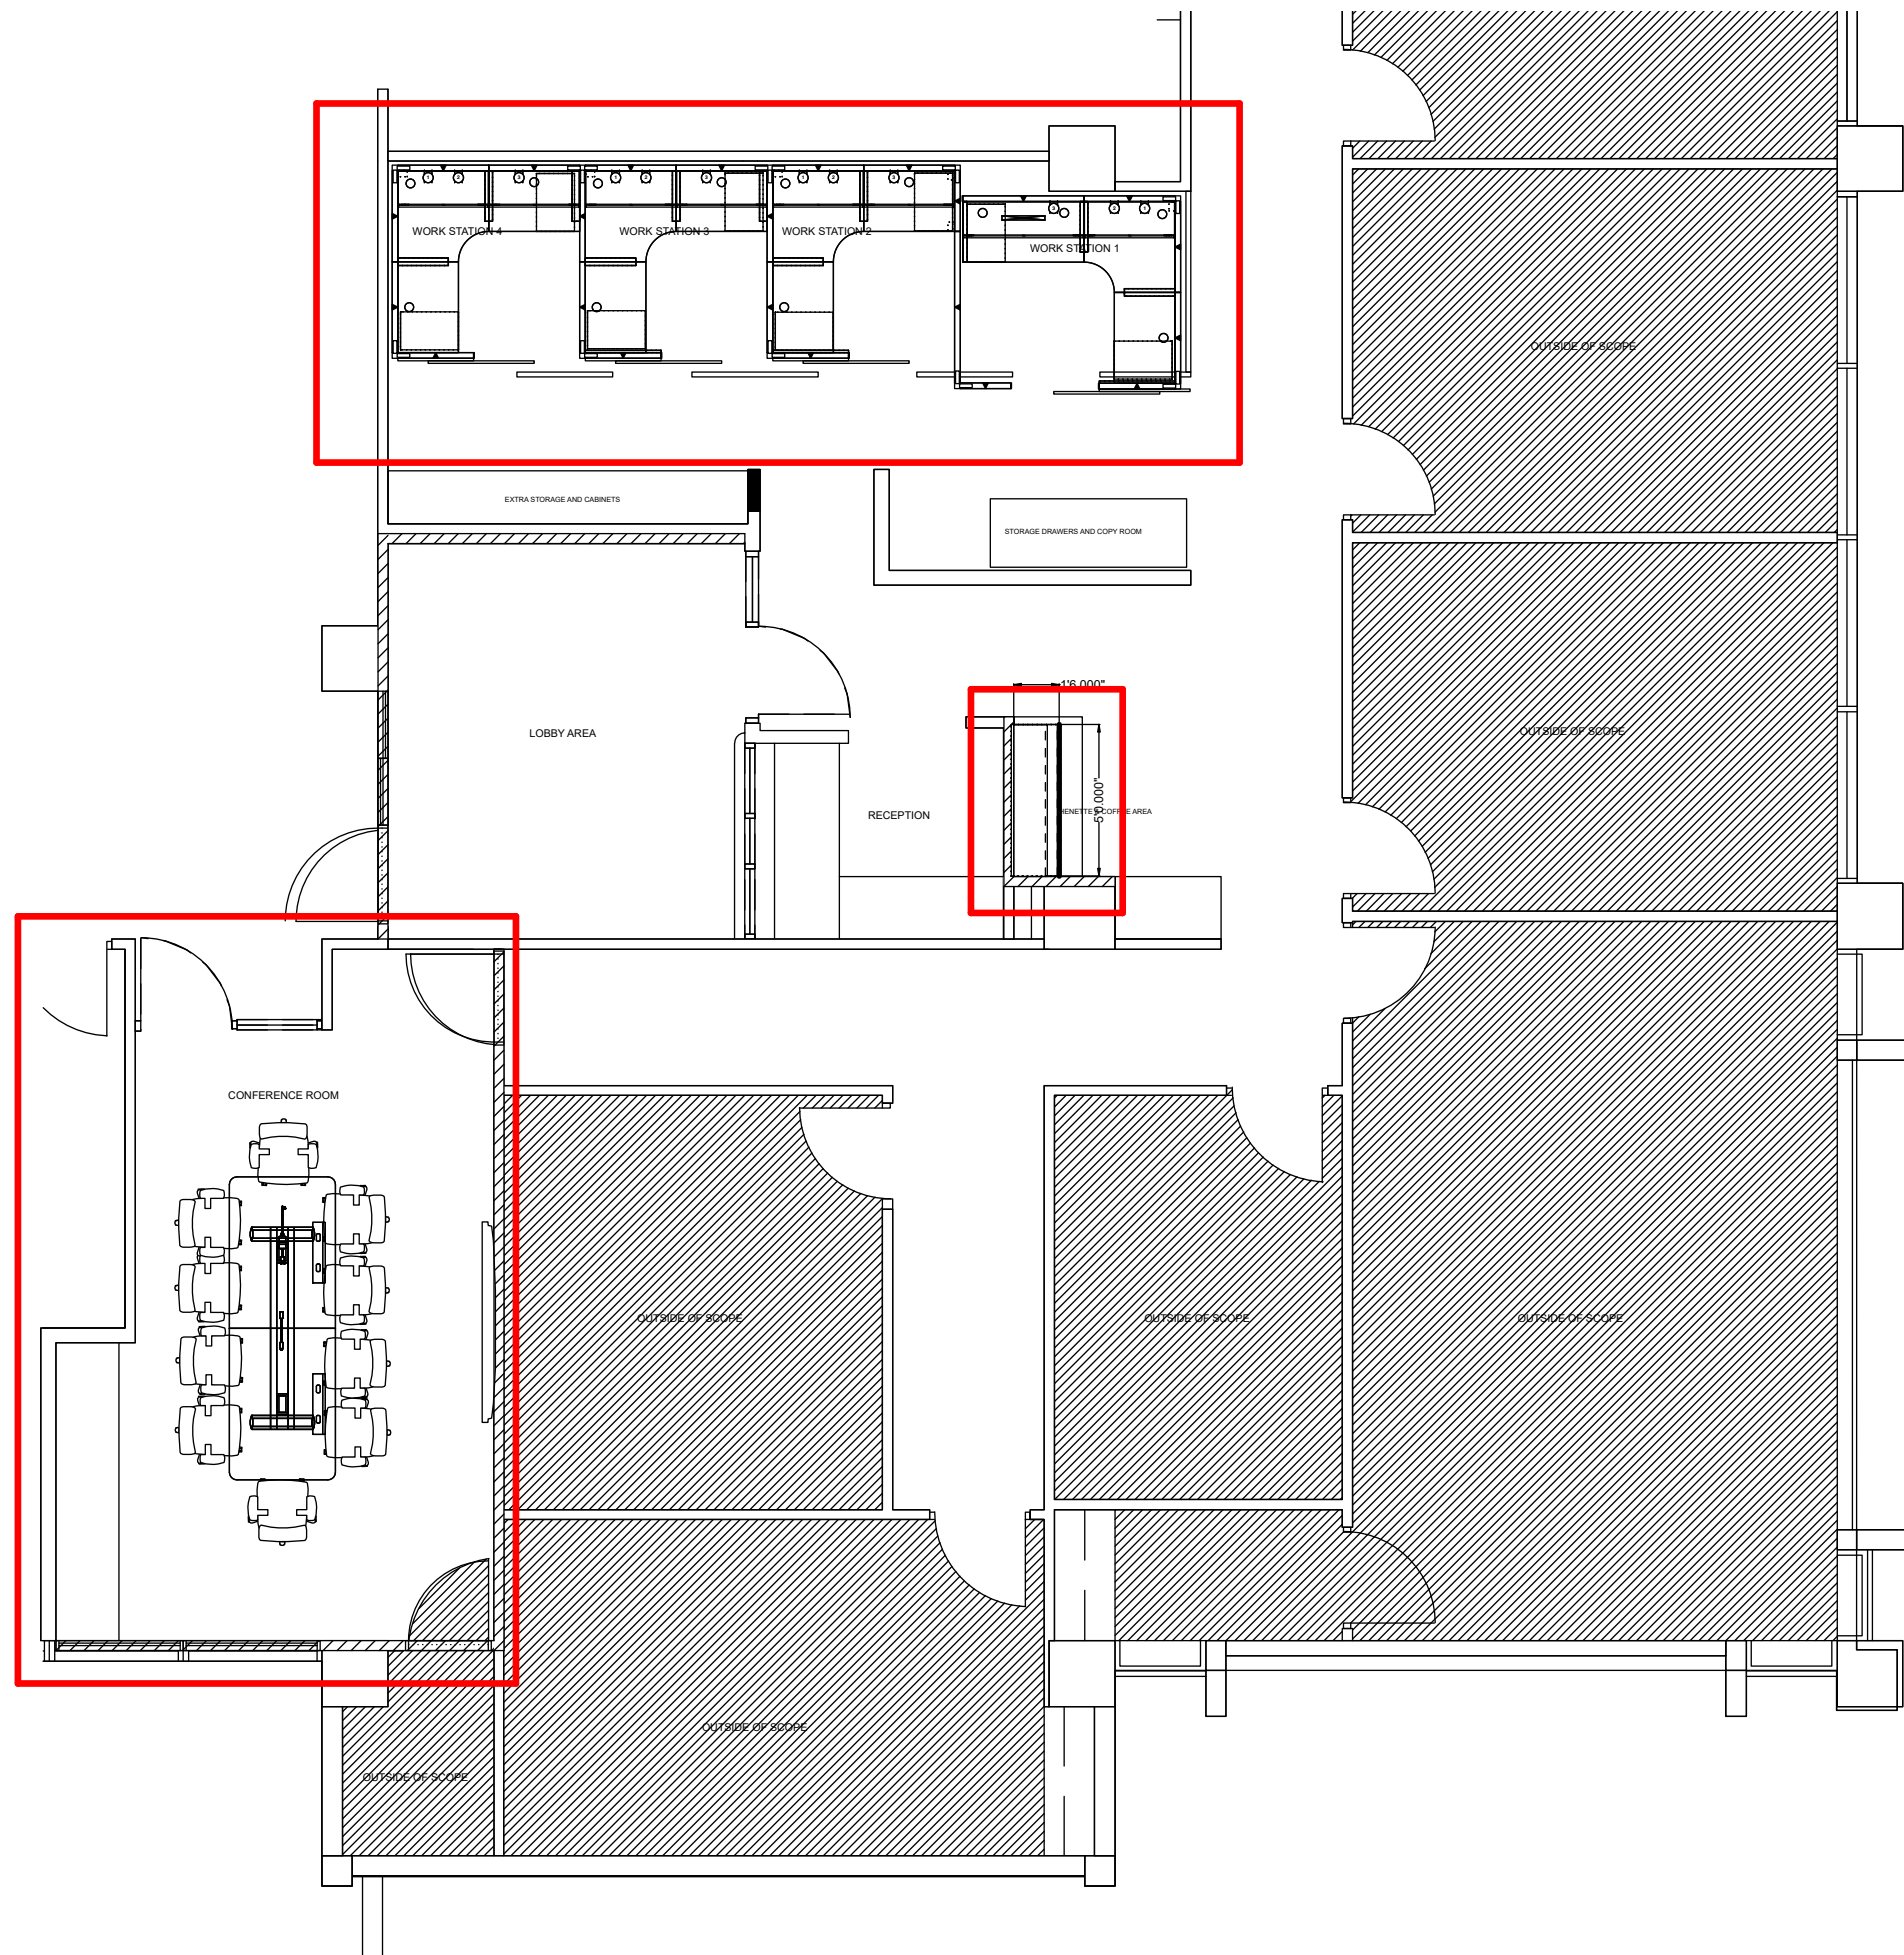

CITY OF HOLLYWOOD

*CITY HALL RENOVATION PROJECT
AREA : 4TH FLOOR*

5/20/2026

LAMINATE FAWN
CYPRESS

PAINT- LOFT

PANEL FABRIC -
APPOINT NIMBUS

LAMINATE - COGNAC

PAULY - MIST

LAMINATE - LANDMARK

LAMINATE FAWN
CYPRESS

IMAGES FOR VISUAL PURPOSES ONLY. FINAL FINISHES AND OPTIONS MAY VARY AND MAY AFFECT THE PRICE. CUSTOMER MUST REVIEW PHYSICAL FINISH SAMPLES BEFORE PLACING THE ORDER