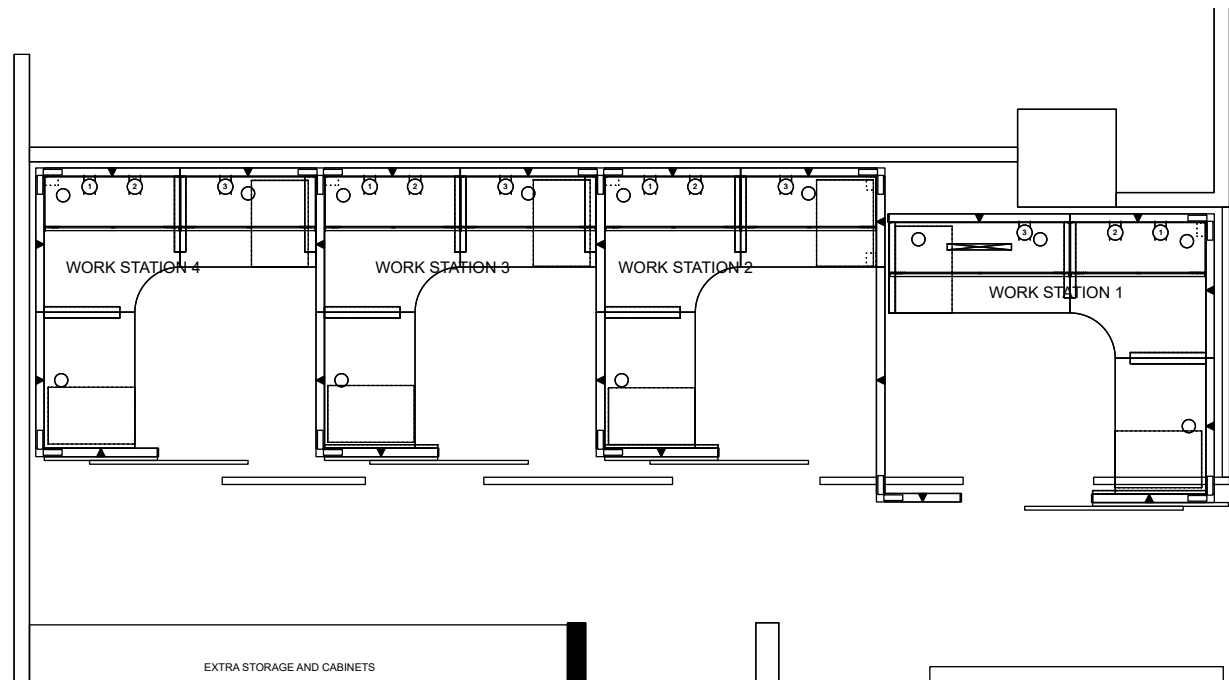

CITY OF HOLLYWOOD

*CITY HALL RENOVATION PROJECT
AREA : 4TH FLOOR*

5/20/2026

LAMINATE FAWN
CYPRESS

PAINT- LOFT

PANEL FABRIC -
APPOINT NIMBUS

LAMINATE - COGNAC

PAULY - MIST

LAMINATE - LANDMARK

LAMINATE FAWN
CYPRESS

IMAGES FOR VISUAL PURPOSES ONLY. FINAL FINISHES AND OPTIONS MAY VARY AND MAY AFFECT THE PRICE. CUSTOMER MUST REVIEW PHYSICAL FINISH SAMPLES BEFORE PLACING THE ORDER