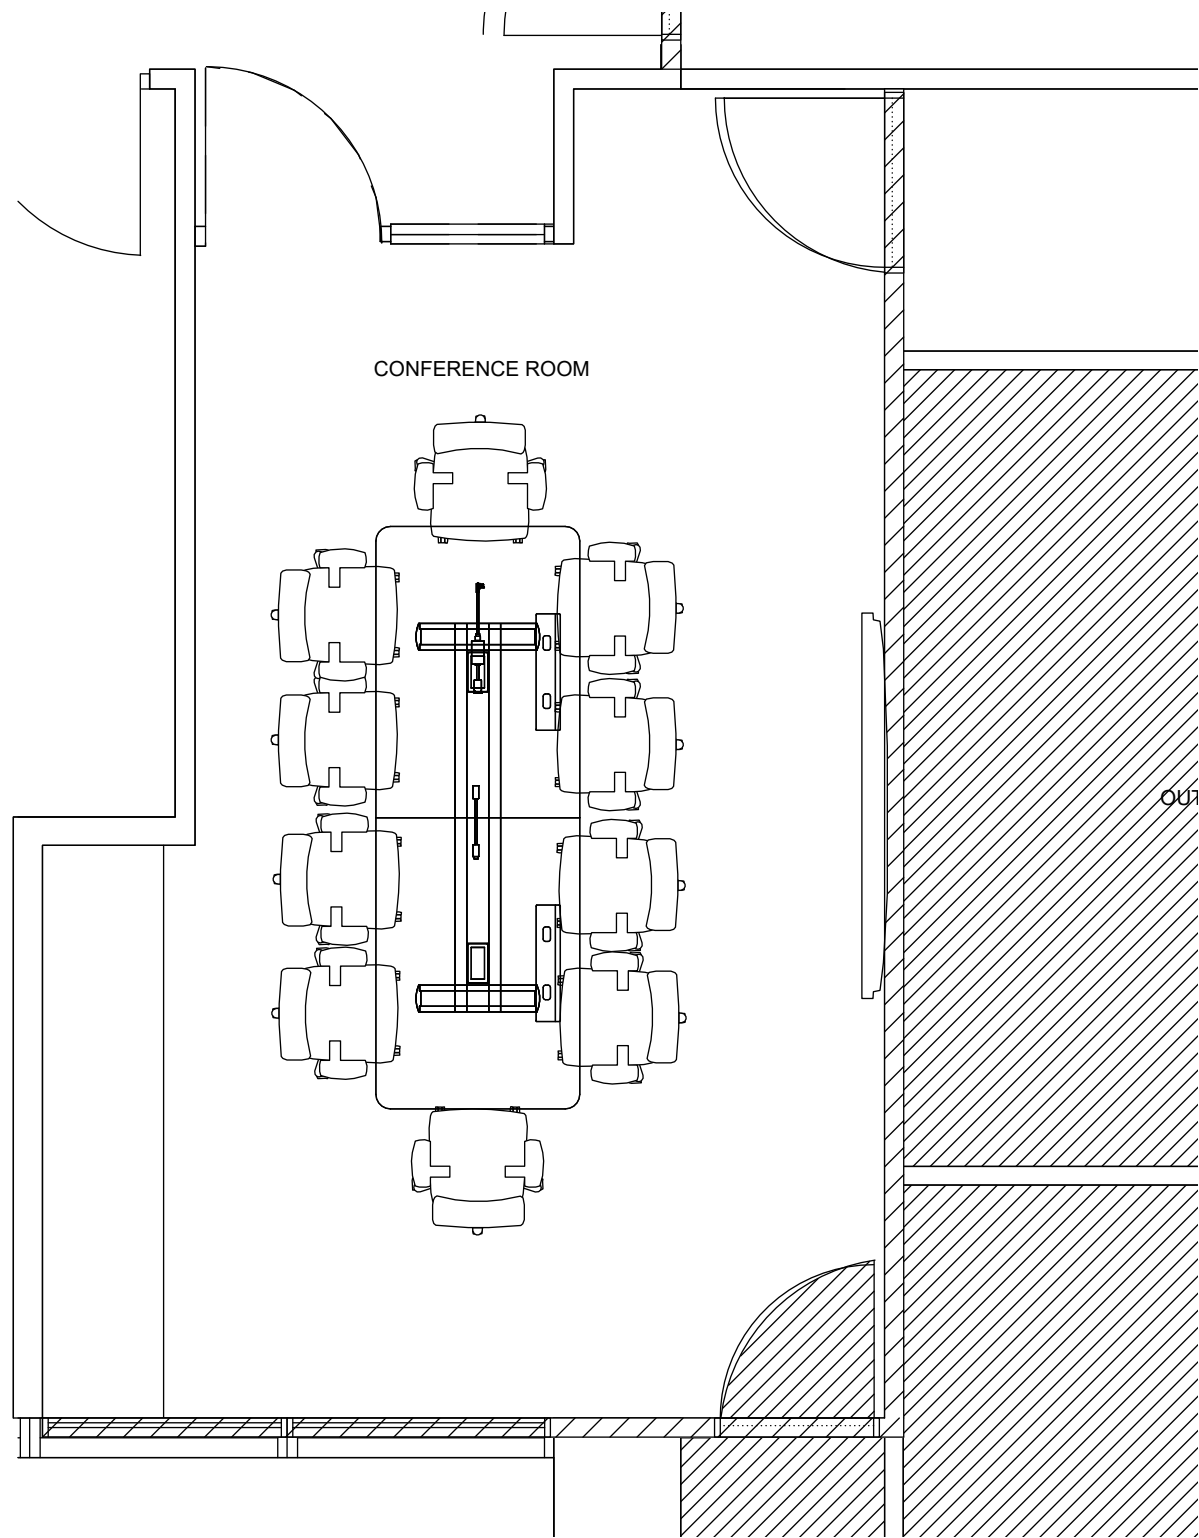

CITY OF HOLLYWOOD

*CITY HALL RENOVATION PROJECT
AREA : 4TH FLOOR*

5/20/2026

LAMINATE FAWN
CYPRESS

PAINT- LOFT

PANEL FABRIC -
APPOINT NIMBUS

LAMINATE - COGNAC

PAULY - MIST

LAMINATE - LANDMARK

LAMINATE FAWN
CYPRESS

IMAGES FOR VISUAL PURPOSES ONLY. FINAL FINISHES AND OPTIONS MAY VARY AND MAY AFFECT THE PRICE. CUSTOMER MUST REVIEW PHYSICAL FINISH SAMPLES BEFORE PLACING THE ORDER