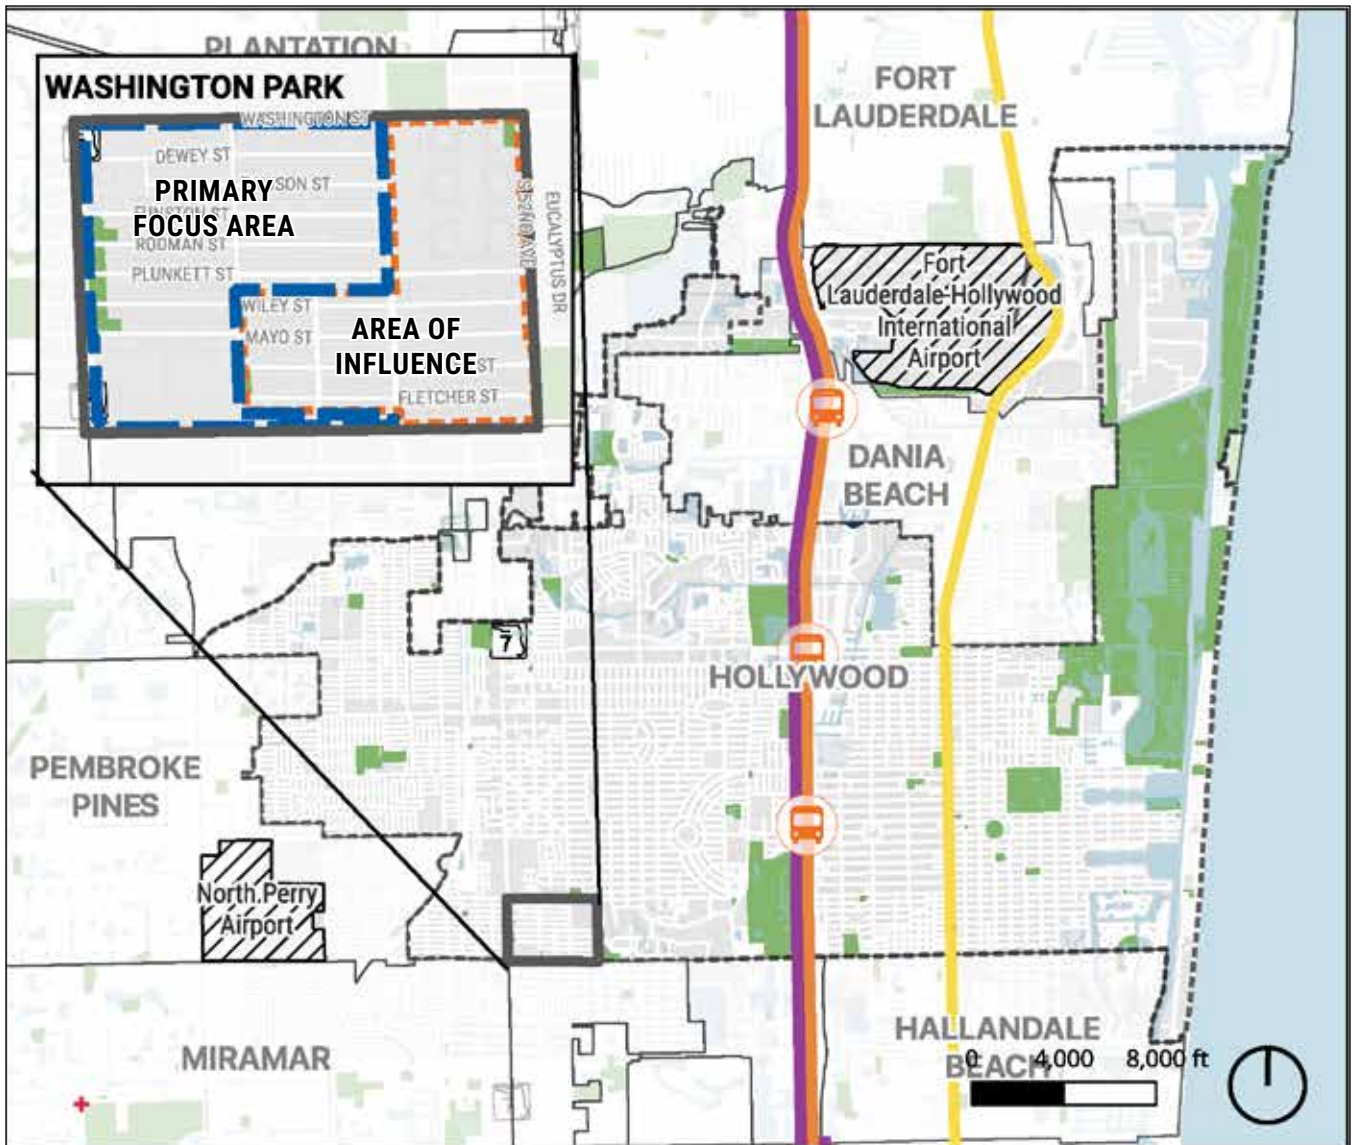

ATTACHMENT A
Washington Park
Map

Map 01. City of Hollywood Context. (Sources: FDOT GIS Open Data Hub, Broward County Transit, Broward County MPO, City of Hollywood, BC GIS Data)

LEGEND

- | | | |
|--|--|---|
|  Airports |  TriRail Routes |  Amtrak Routes |
|  Parks |  TriRail Stations |  Amtrak Stations |
|  Study Area |  Brightline Route | |