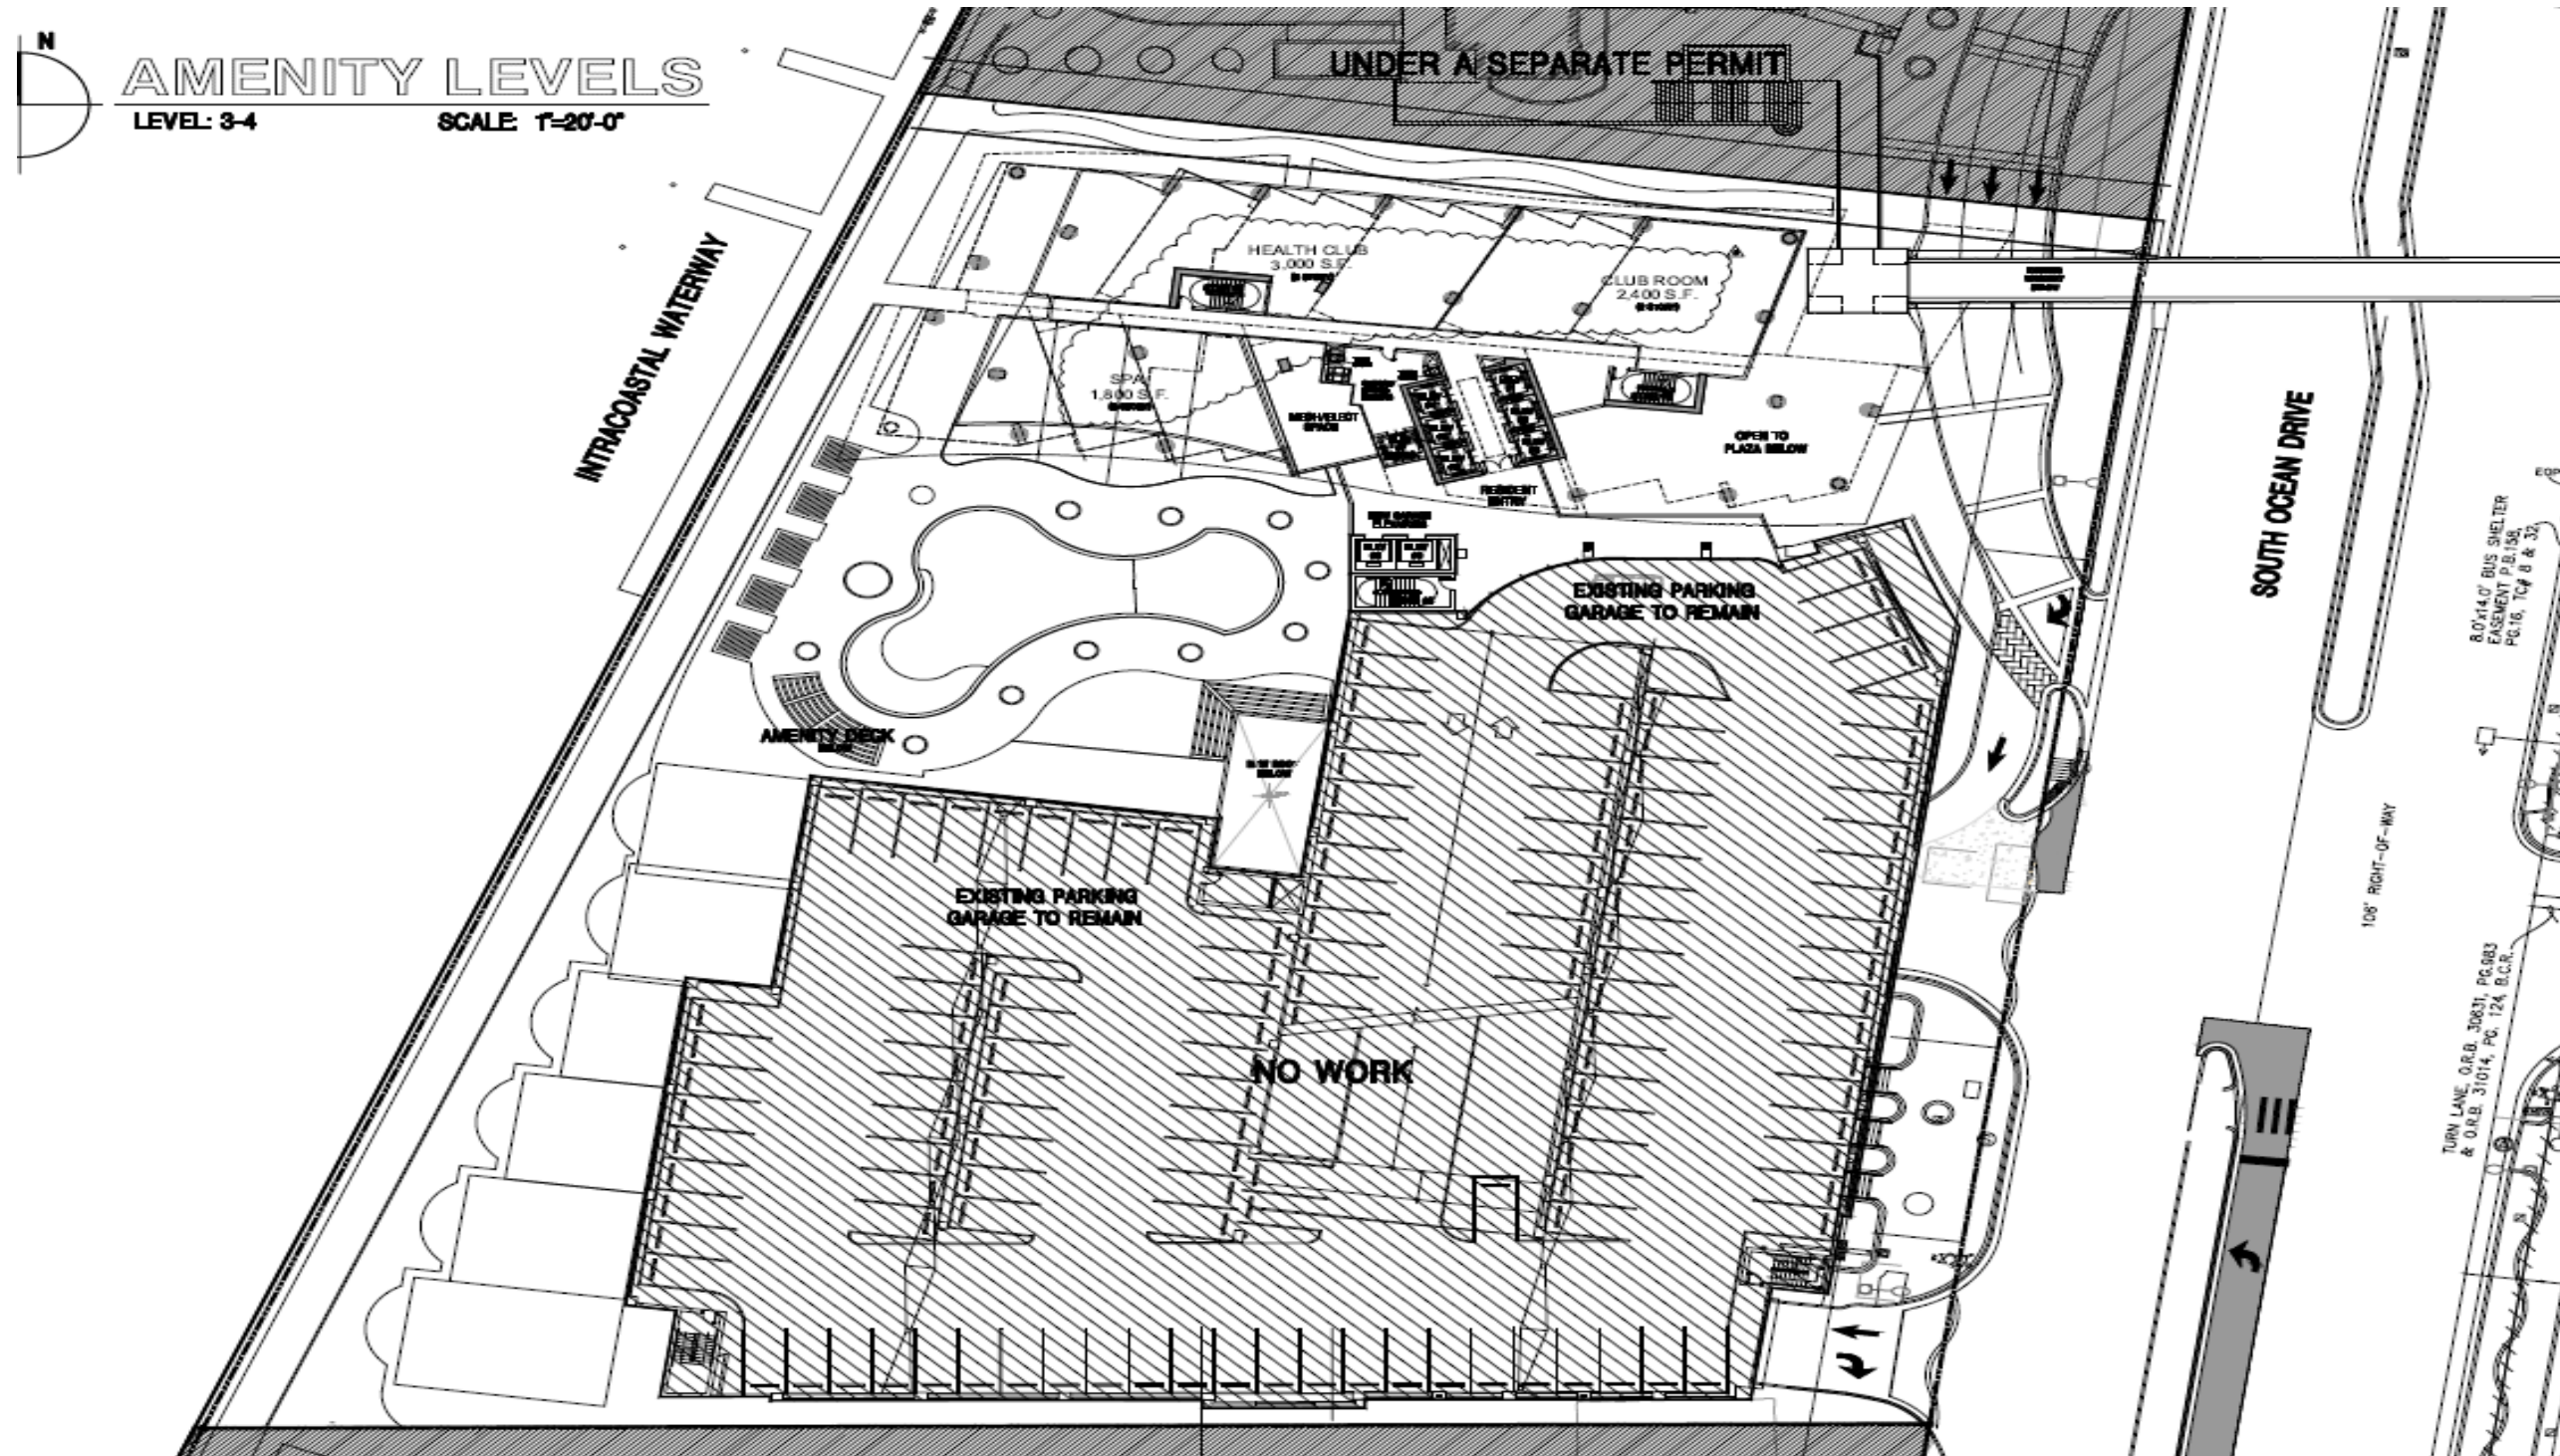

SITE PLAN AND DESIGN REVIEW (3RD – 4TH FL) HOTEL Only