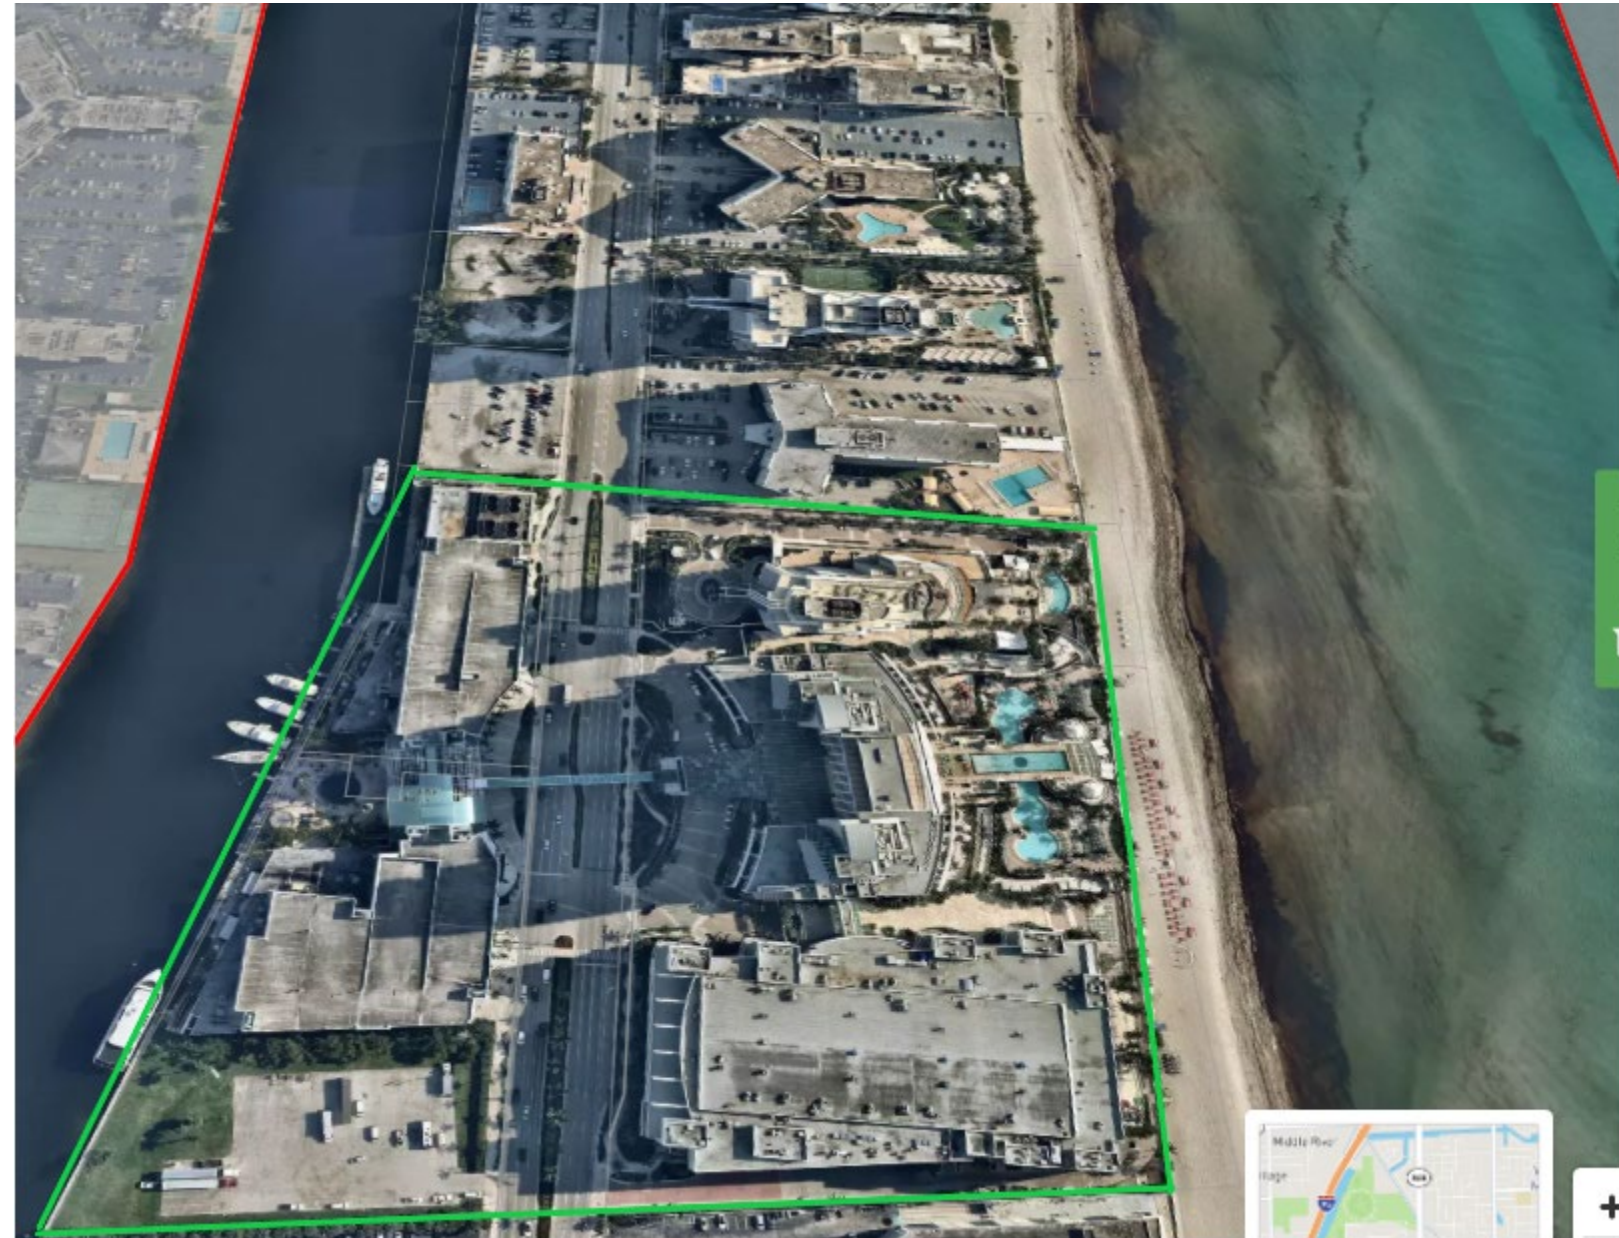

GENERAL CONTEXT

EXECUTIVE SUMMARY AND LOCATION MAP

- Diplomat Planned Development Area
- Developing only the West Side of A1A

SITE LOCATION