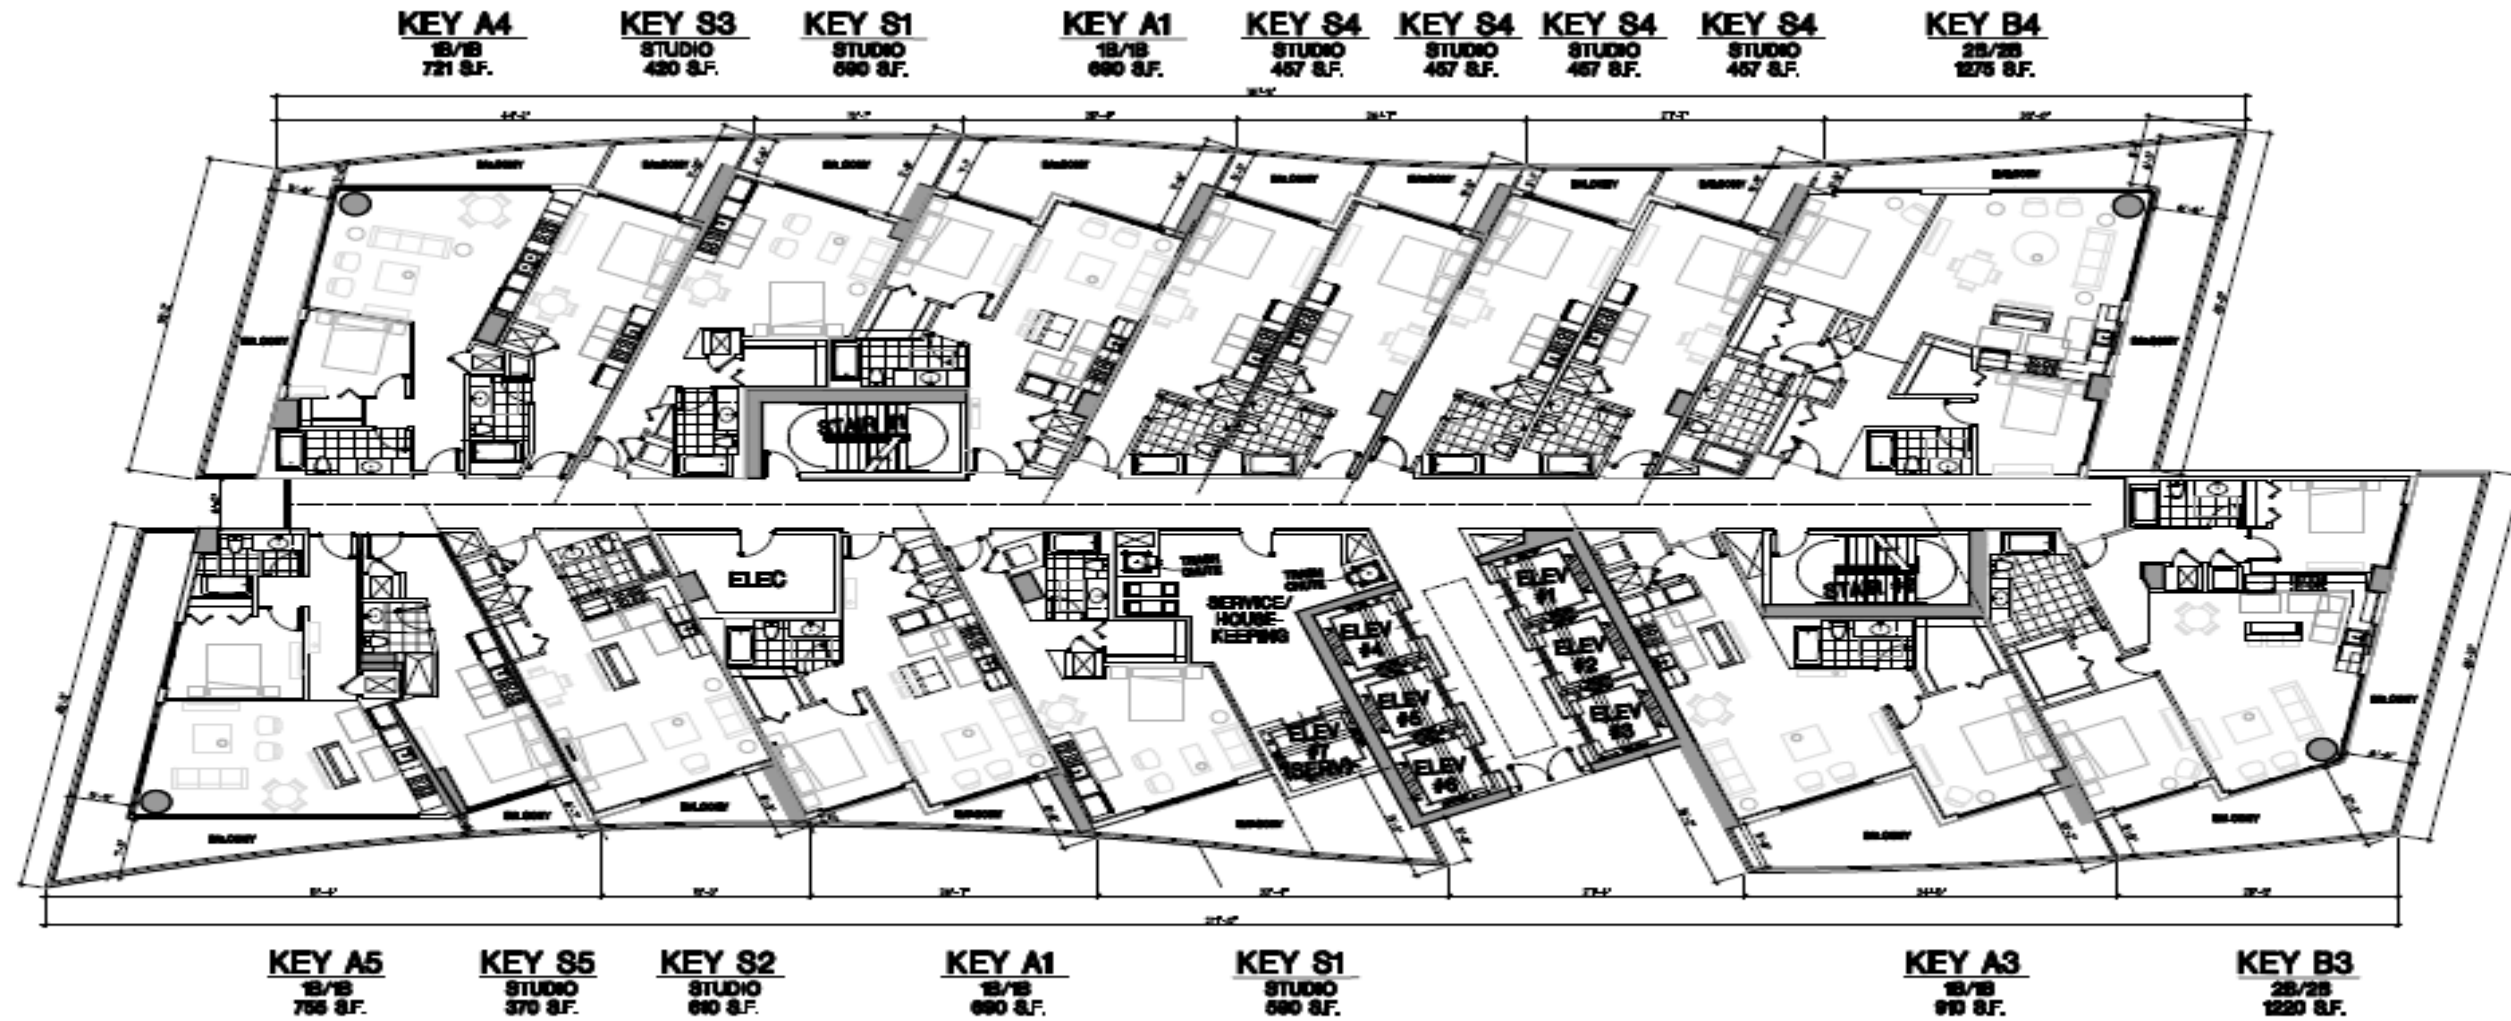

SITE PLAN AND DESIGN REVIEW

HOTEL Only

TYPICAL LOWER LEVEL PLAN

SCALE: 1/8" = 1'-0"