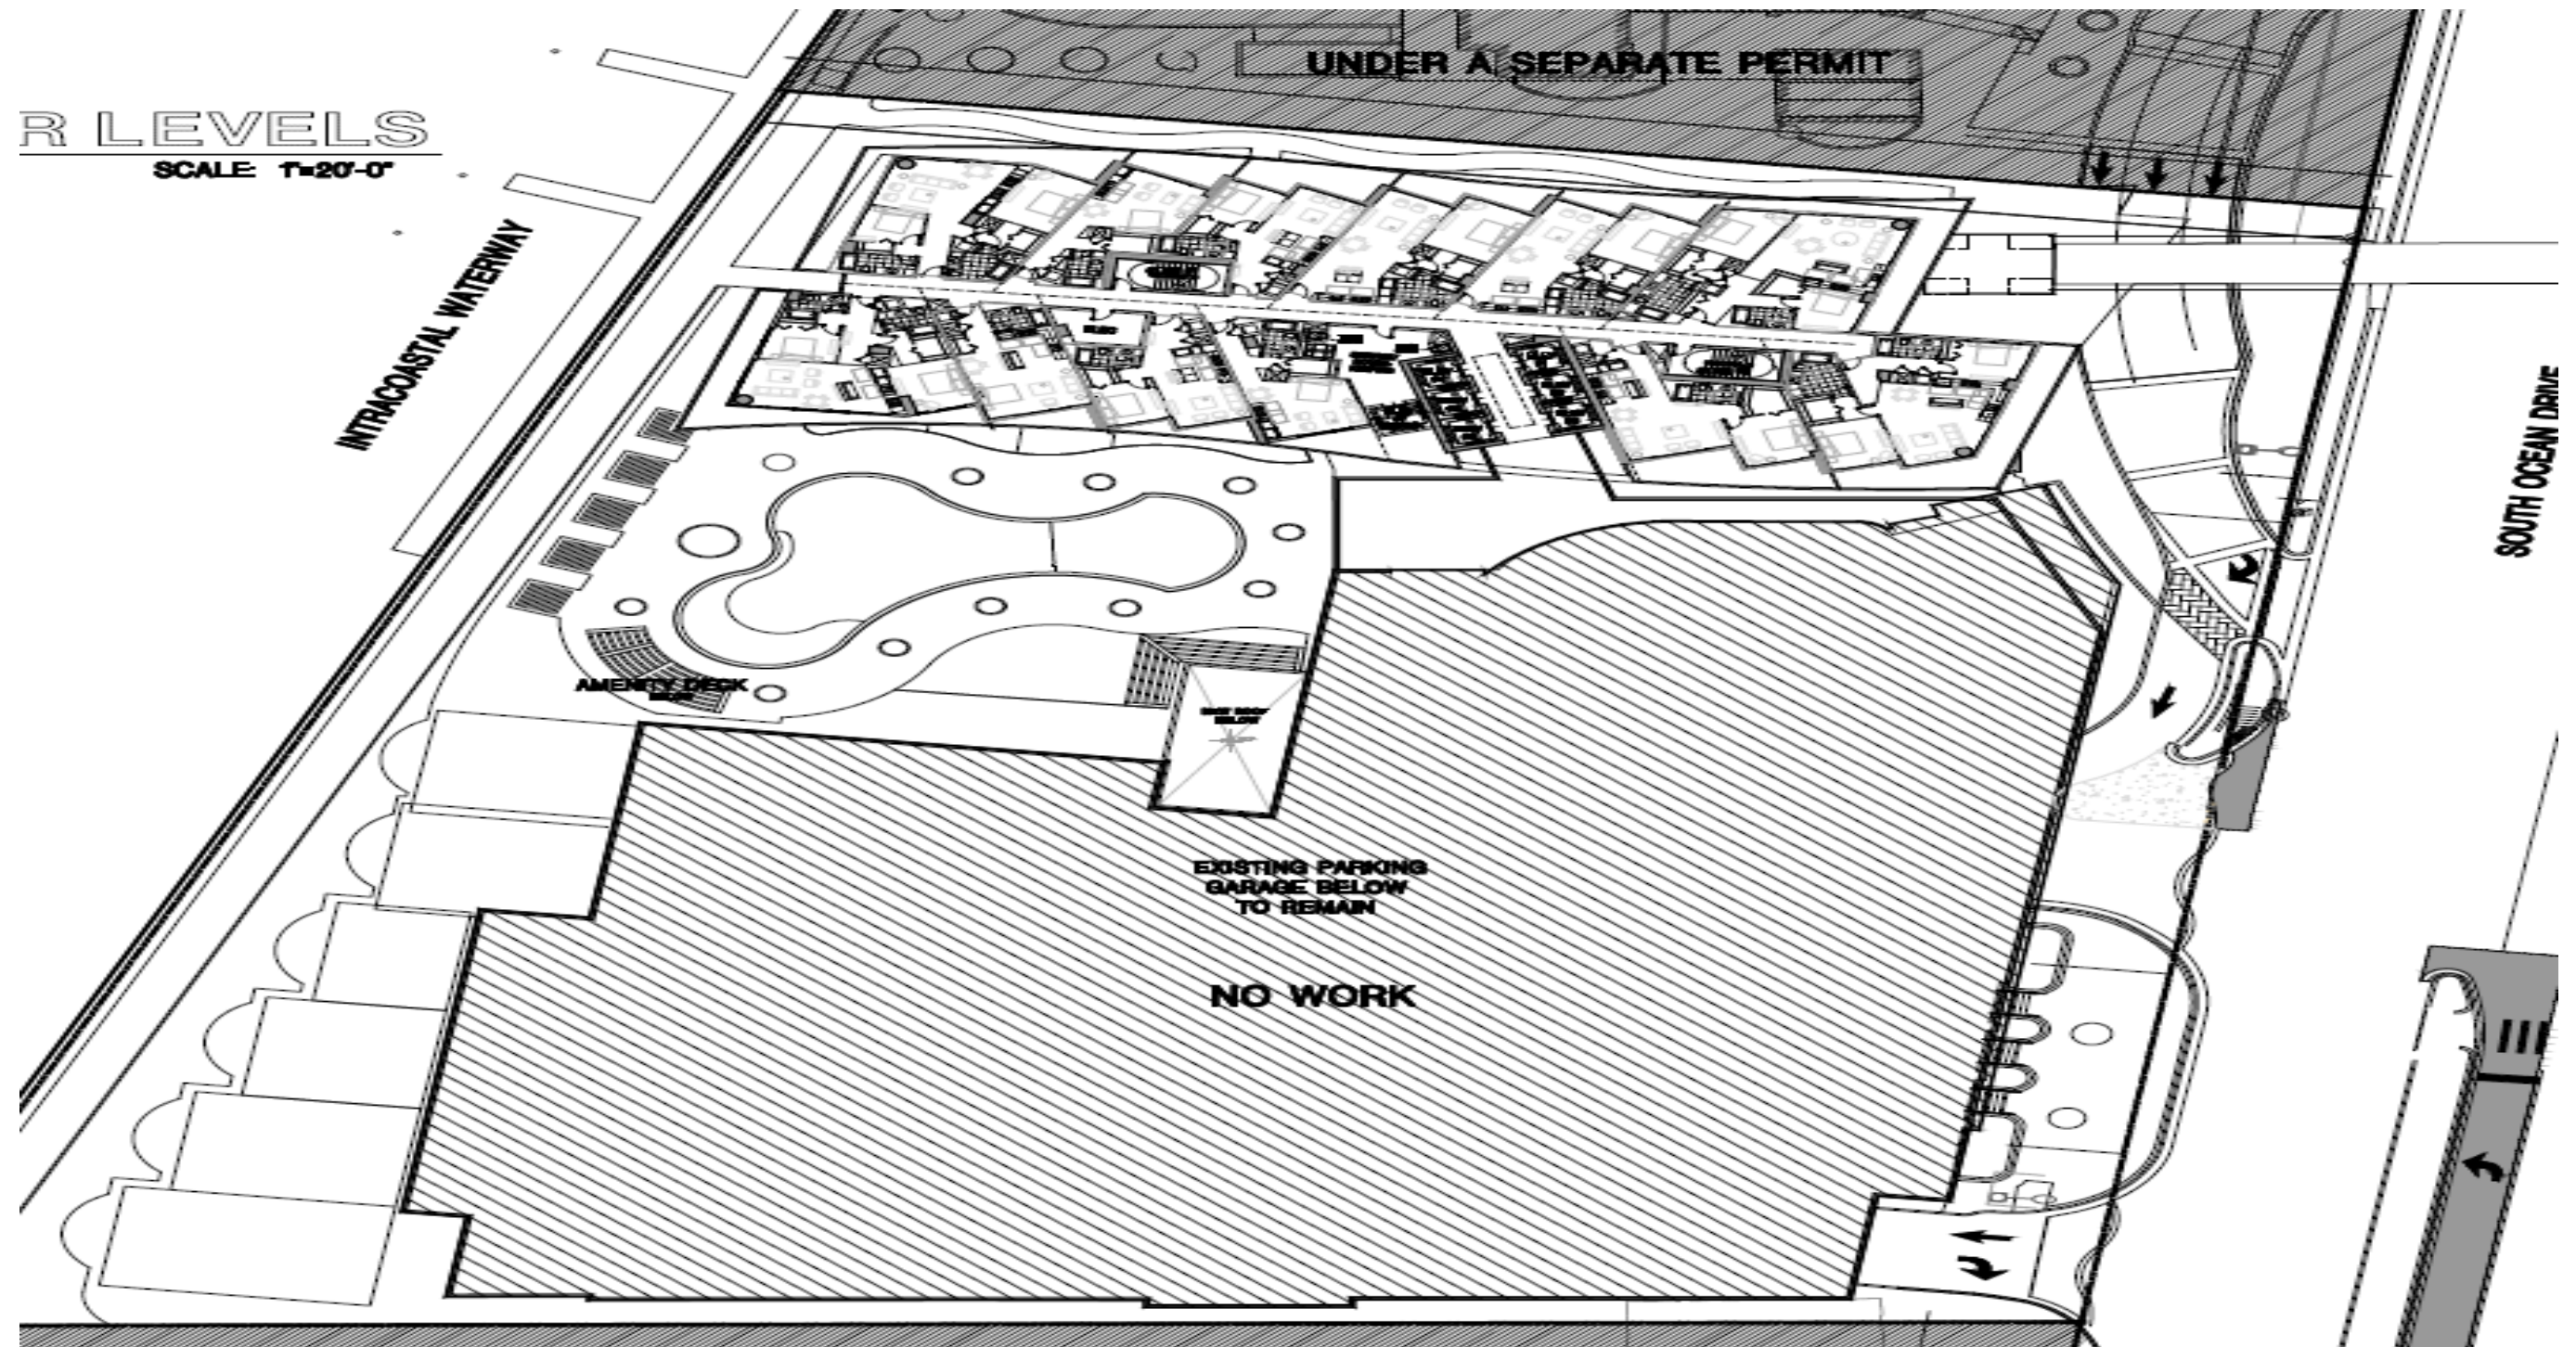

SITE PLAN AND DESIGN REVIEW (5- 42 FL) HOTEL Only