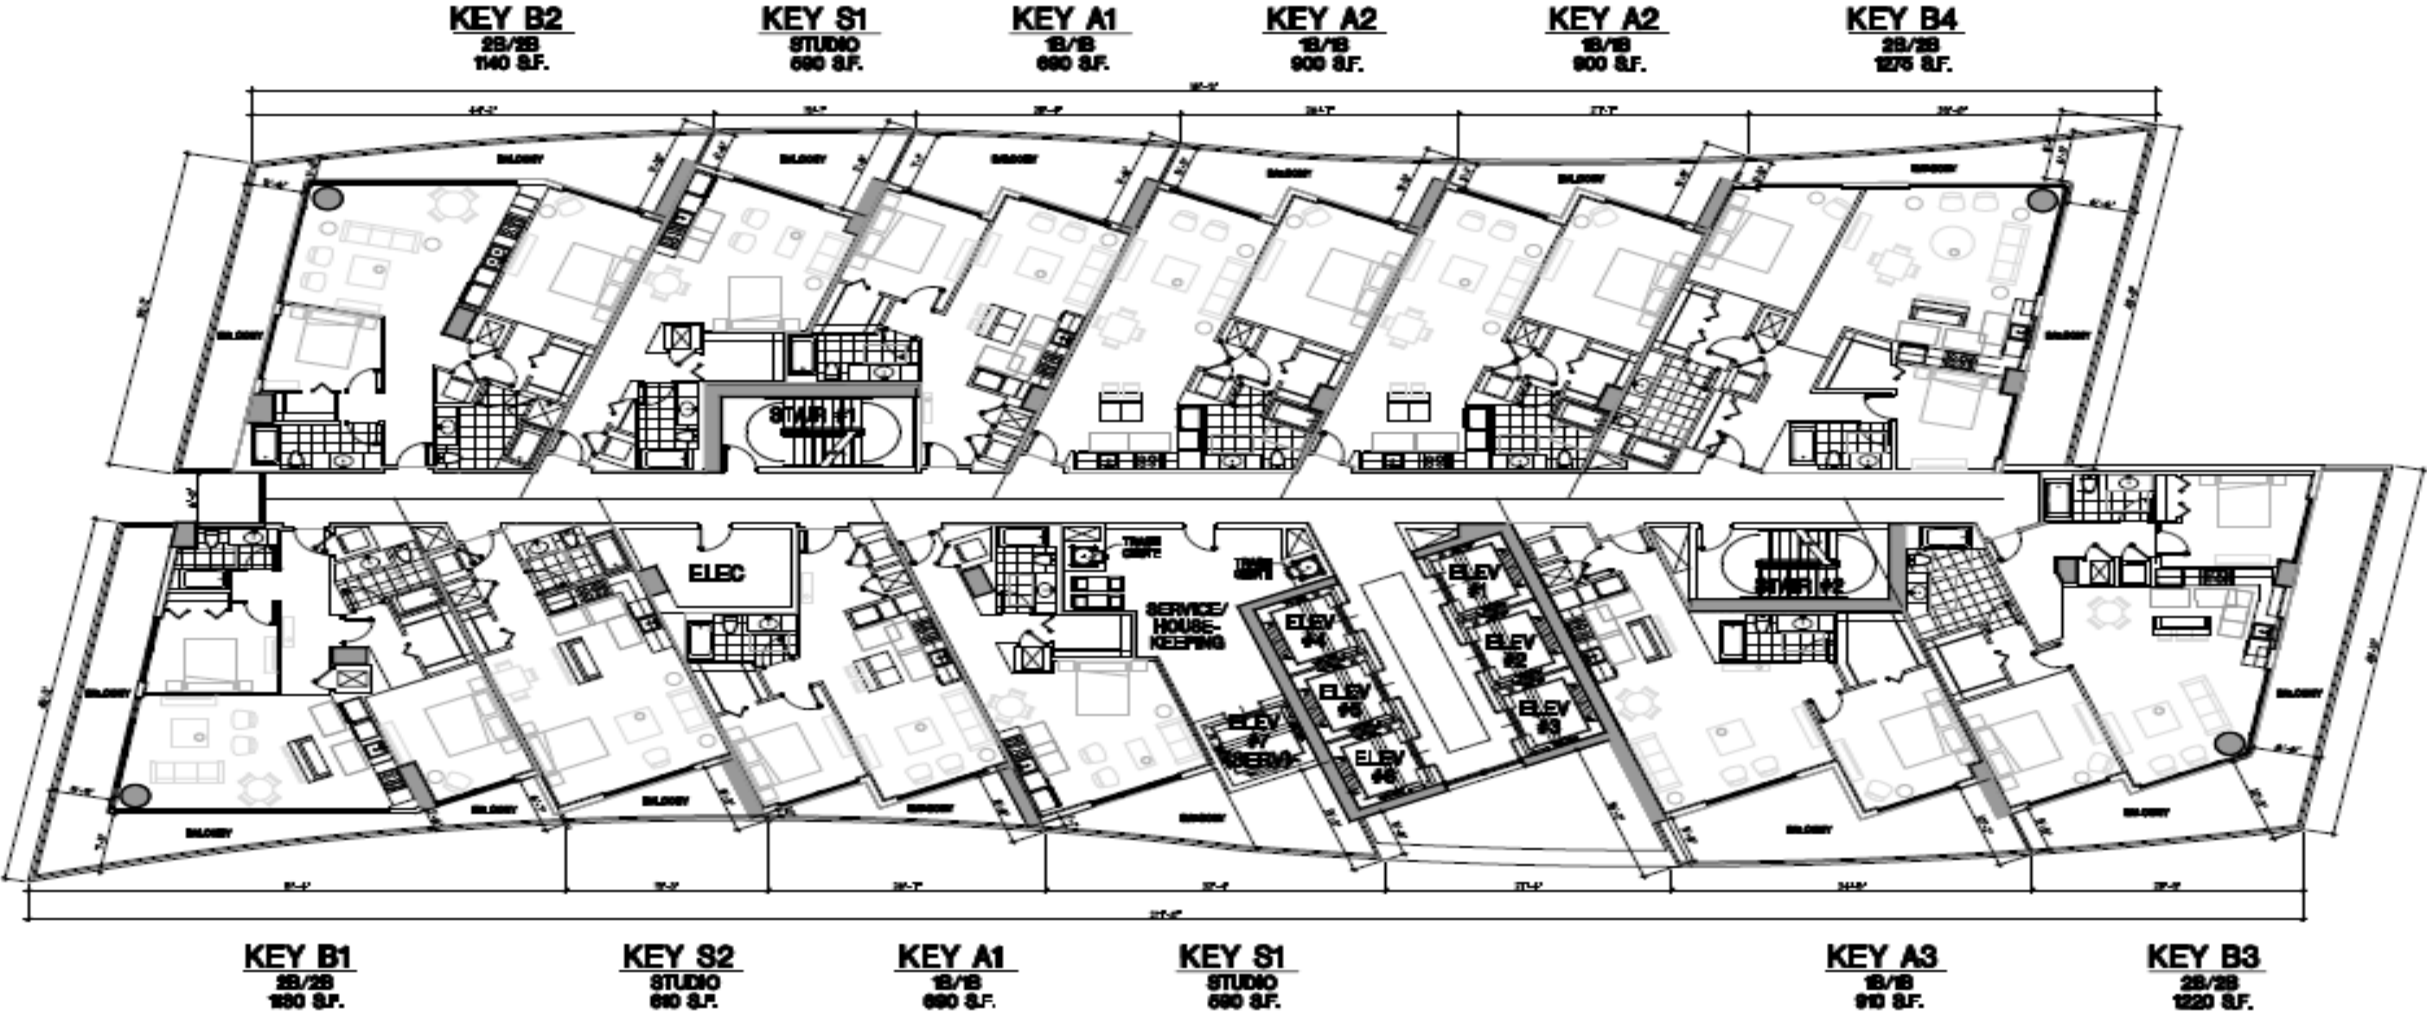

SCALE: 1/8" = 1'-0"

SITE PLAN AND DESIGN REVIEW

HOTEL Only

TYPICAL UPPER LEVEL PLAN

SCALE: 1/8" = 1'-0"

LOBBY ENTRANCE

LOOKING EAST

LOOKING SOUTHEAST