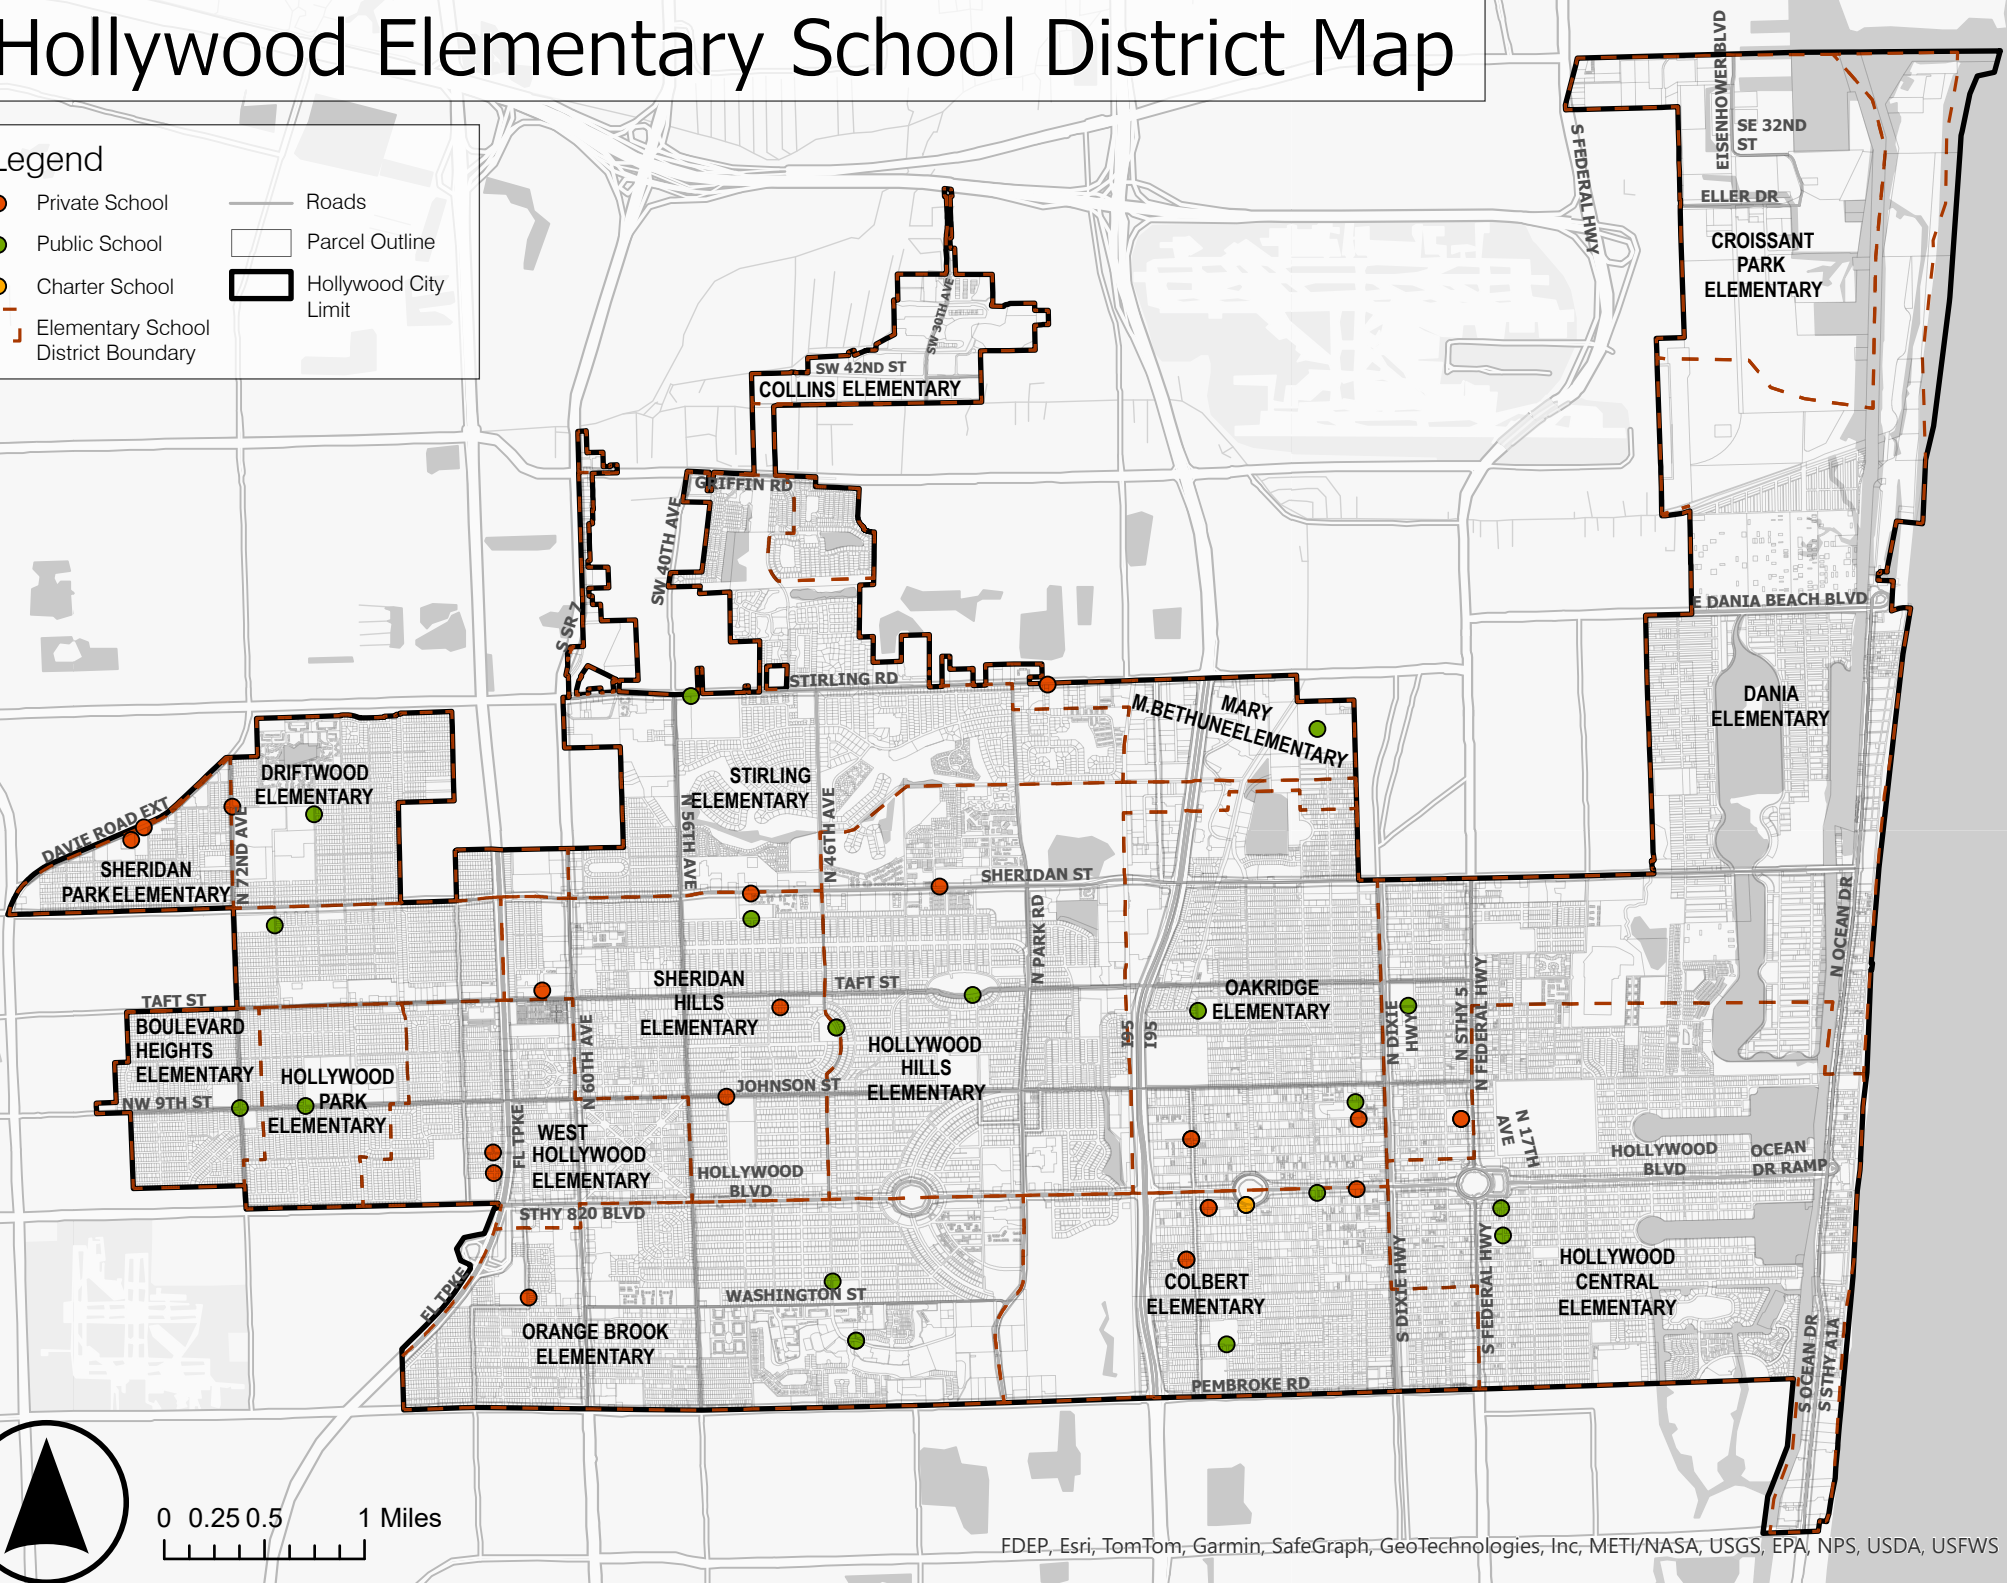

# ATTACHMENT A

Existing K-12 Schools Location Maps

# Hollywood Elementary School District Map

## Legend

- Private School
- Public School
- Charter School
- Elementary School District Boundary
- Roads
- Parcel Outline
- Hollywood City Limit

## Legend

- Private School
- Public School
- Charter School
- Elementary School District Boundary
- Roads
- Parcel Outline
- Hollywood City Limit

0 0.25 0.5 1 Miles