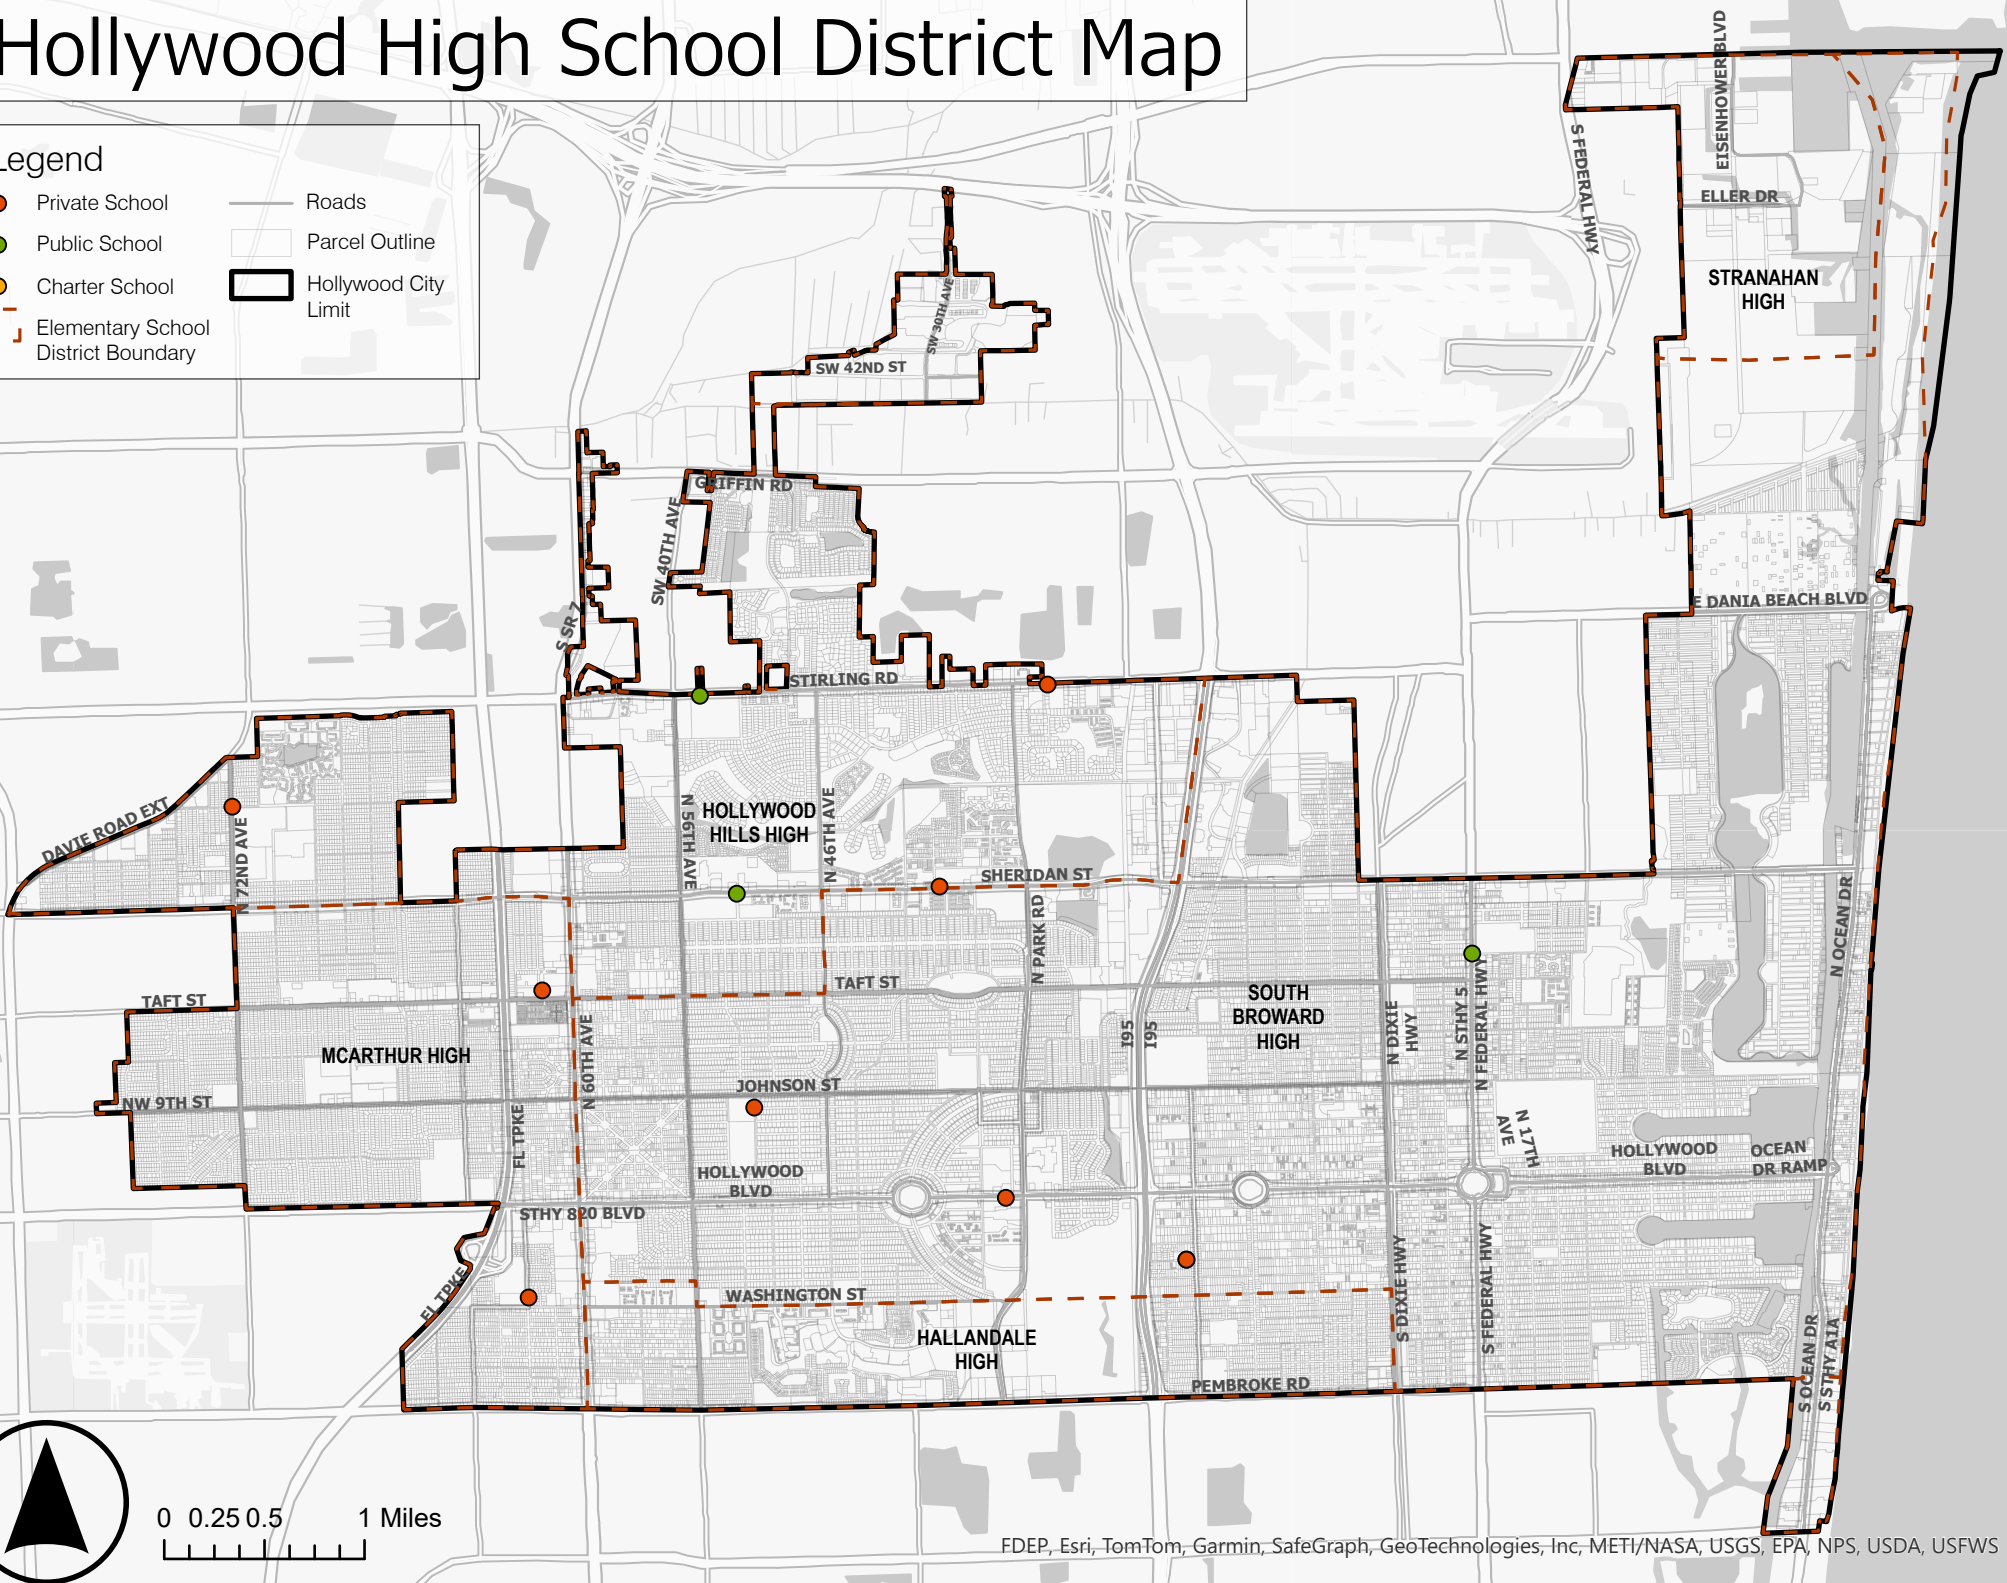

# ATTACHMENT A

Existing K-12 Schools Location Maps

## Legend

- Private School
- Public School
- Charter School
- Elementary School District Boundary
- Roads
- Parcel Outline
- Hollywood City Limit

0 0.25 0.5 1 Miles

# Hollywood High School District Map