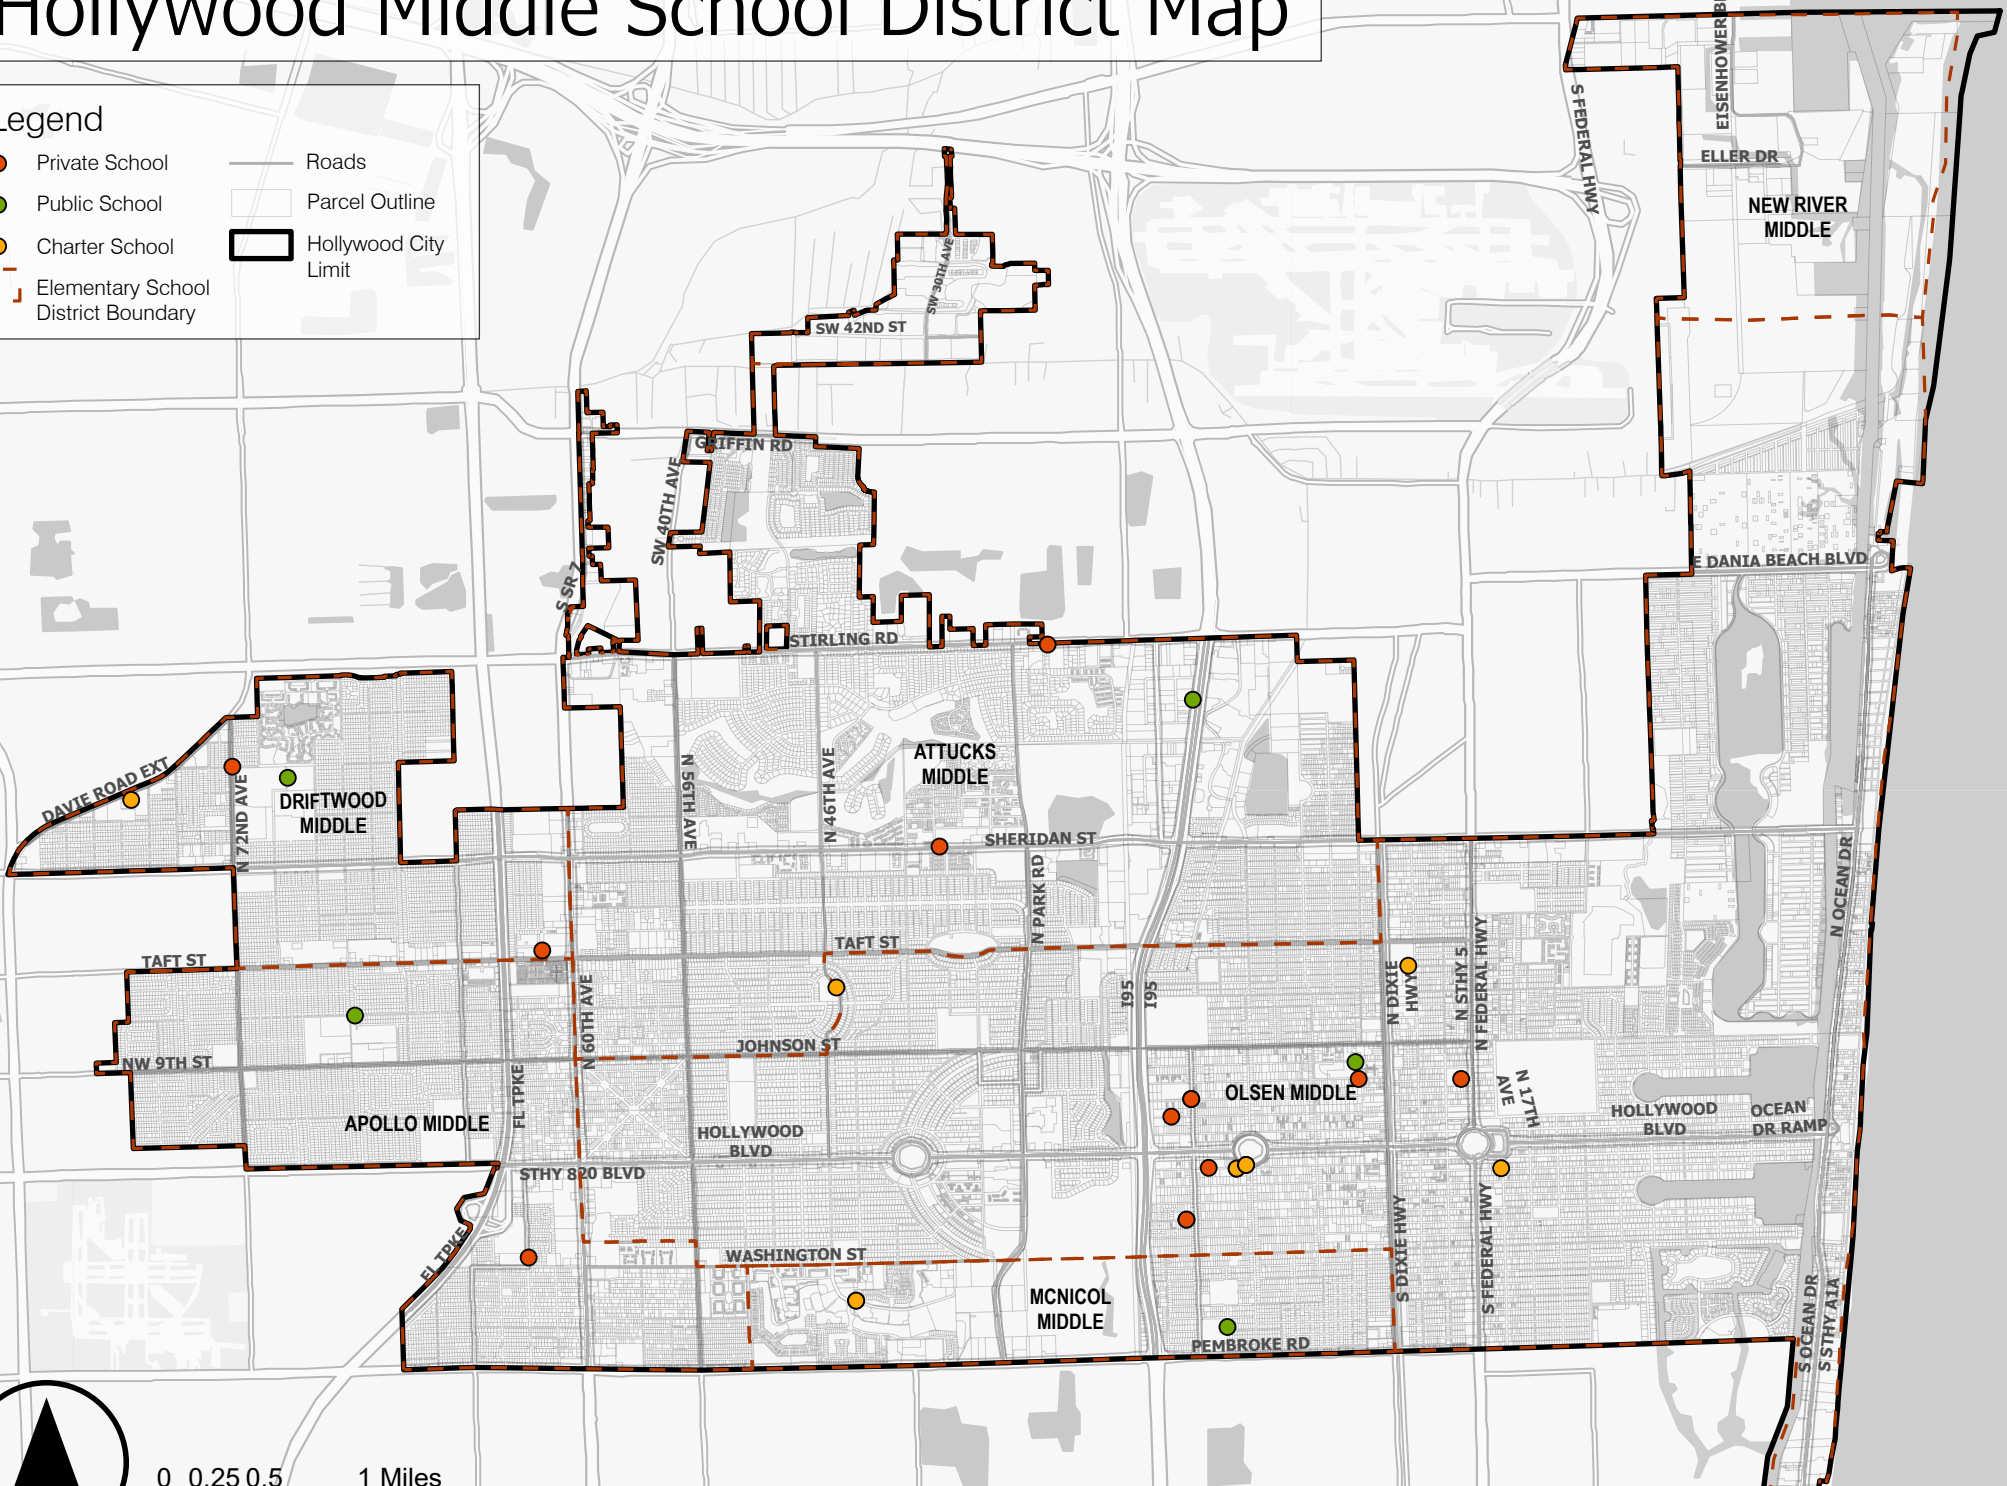

# Hollywood Elementary School District Map

## Legend

- Private School
- Public School
- Charter School
- Elementary School District Boundary
- Roads
- Parcel Outline
- Hollywood City Limit

# Hollywood Middle School District Map

## Legend

- Private School
- Public School
- Charter School
- Elementary School District Boundary
- Roads
- Parcel Outline
- Hollywood City Limit

0 0.25 0.5 1 Miles