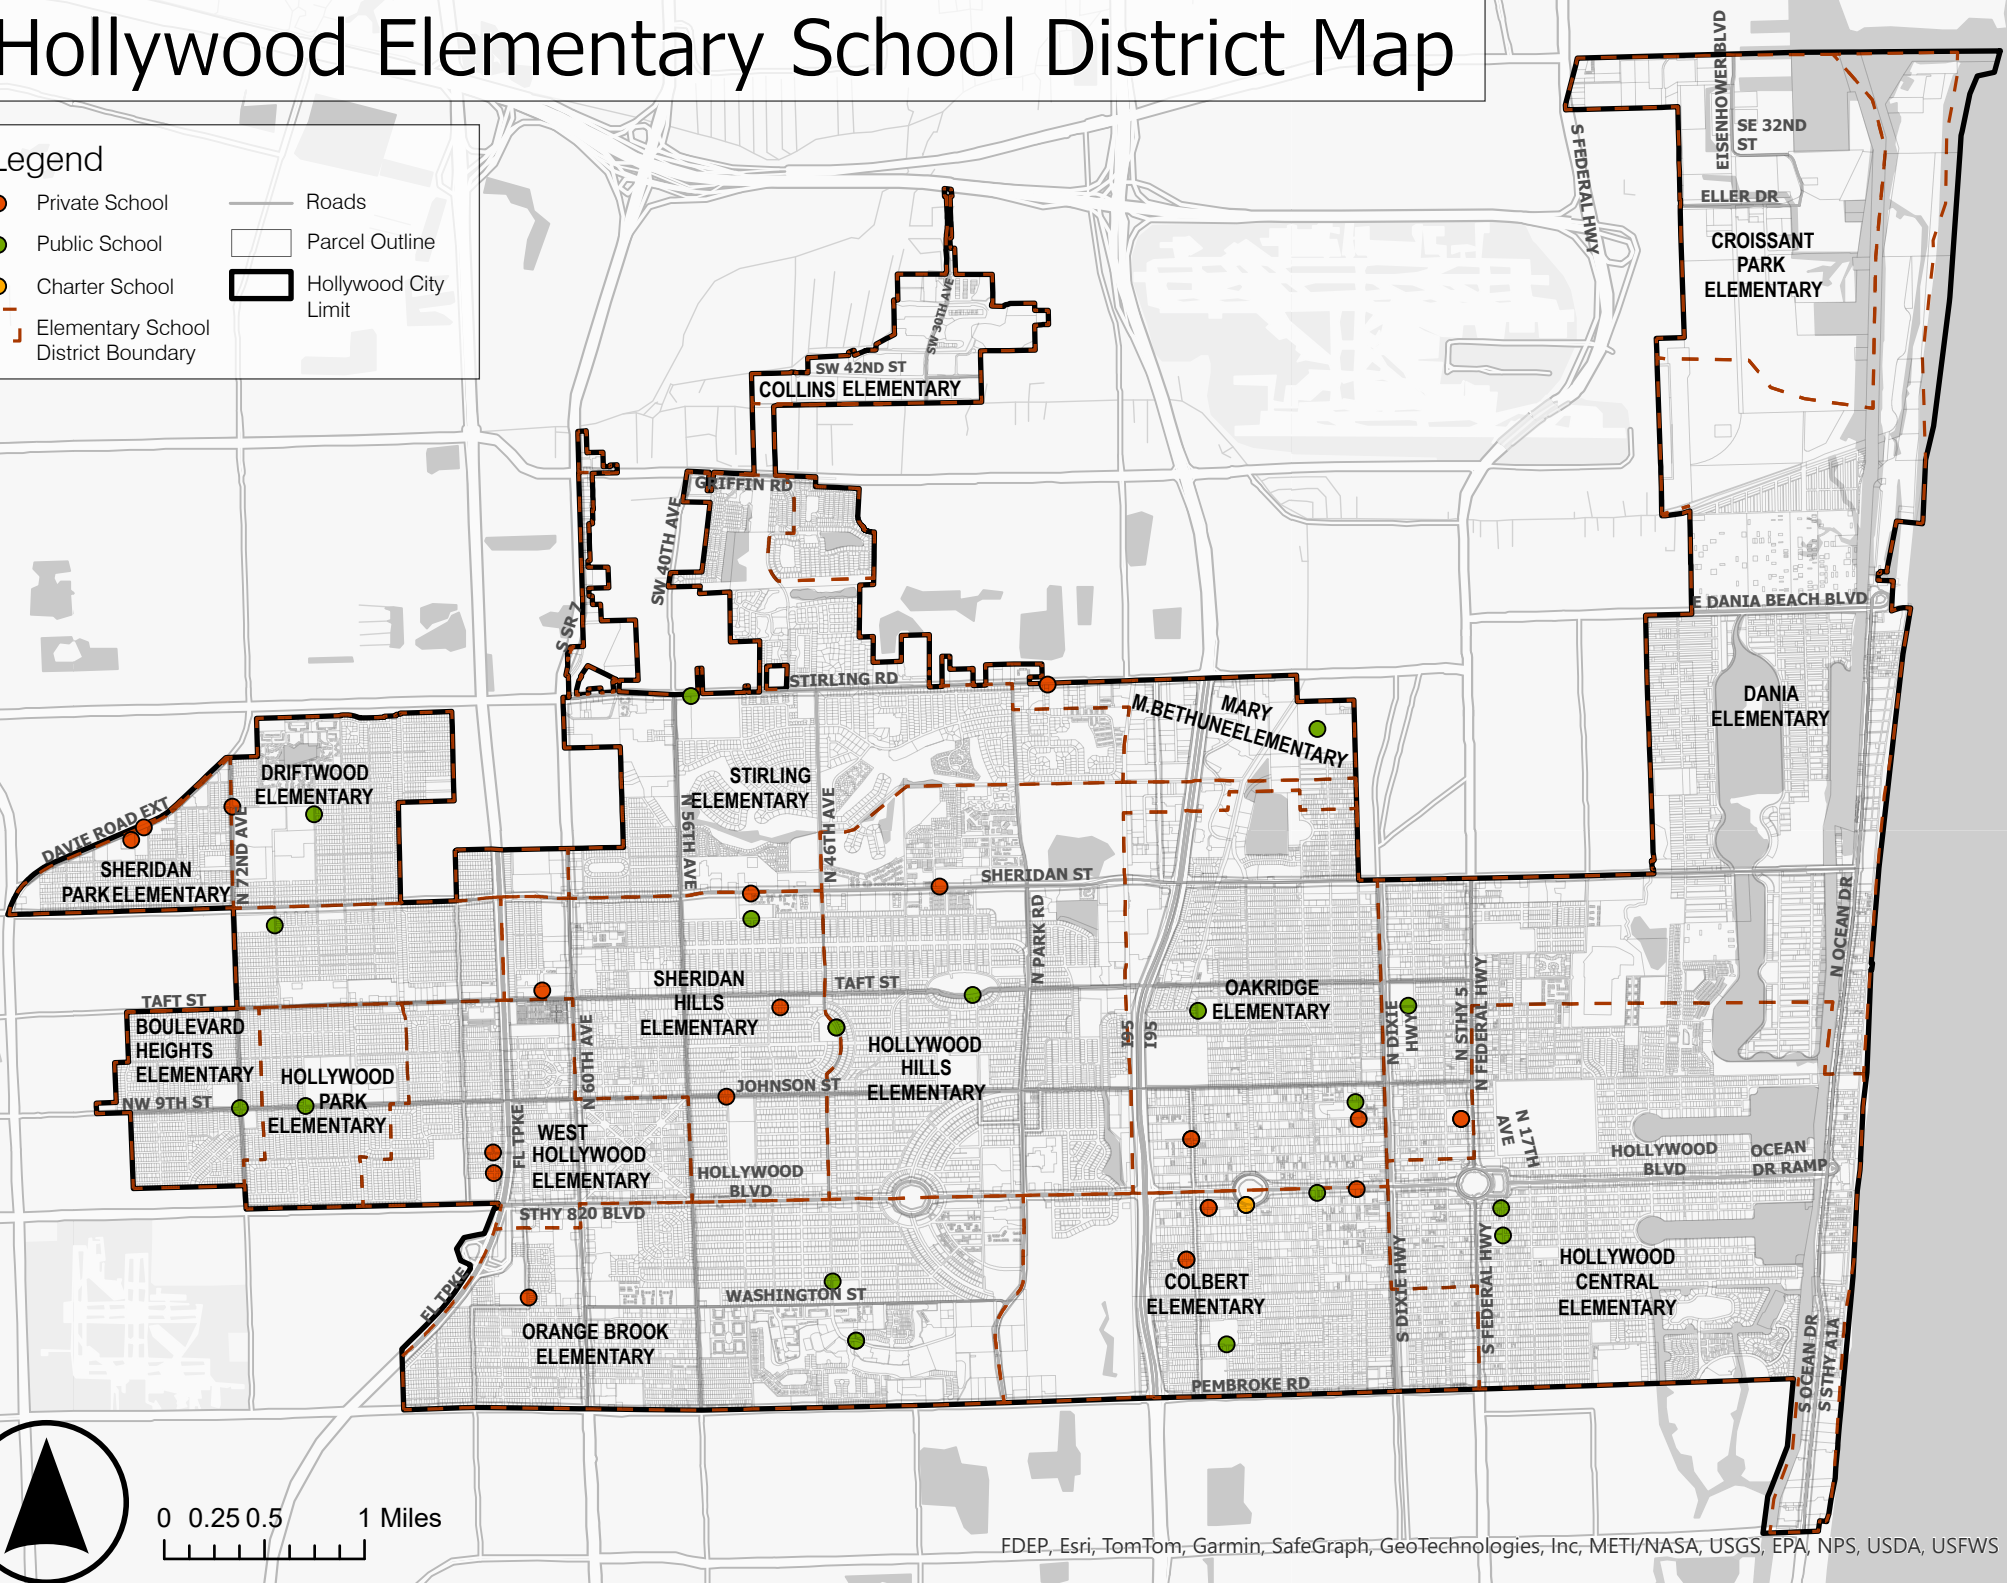

ATTACHMENT A

Existing K-12 Schools Location Maps

Hollywood Elementary School District Map

Legend

- Private School
- Public School
- Charter School
- Elementary School District Boundary
- Roads
- Parcel Outline
- Hollywood City Limit

Hollywood Middle School District Map

Legend

- Private School
- Public School
- Charter School
- Elementary School District Boundary
- Roads
- Parcel Outline
- Hollywood City Limit

0 0.25 0.5 1 Miles

Hollywood High School District Map

Legend

- Private School
- Public School
- Charter School
- Elementary School District Boundary
- Roads
- Parcel Outline
- Hollywood City Limit