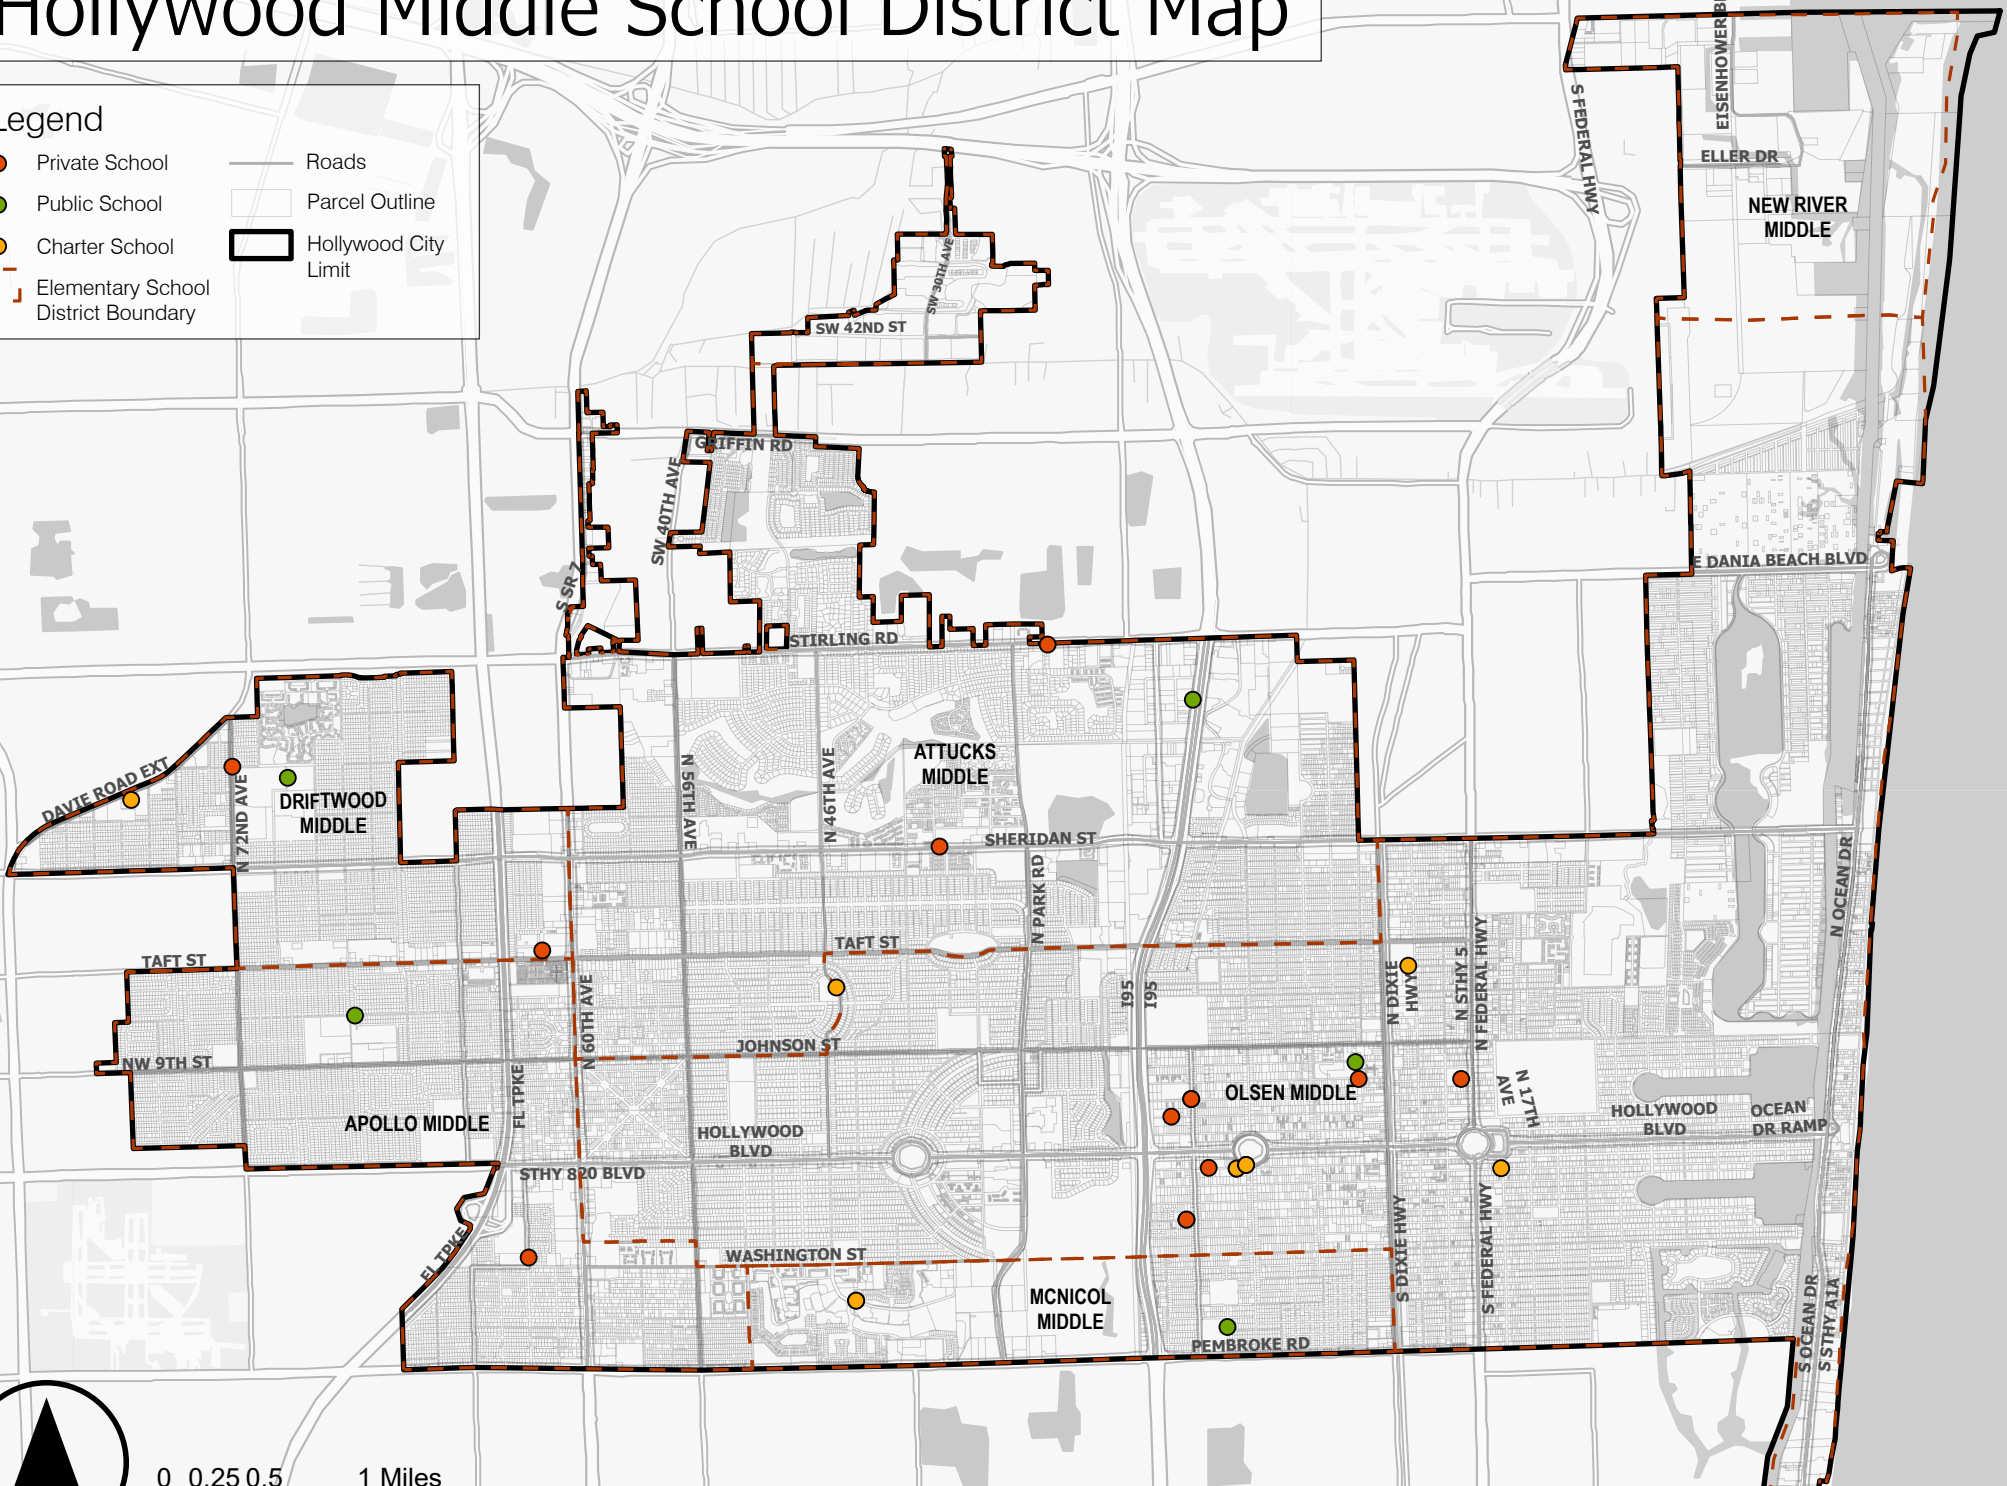

ATTACHMENT A

Existing K-12 Schools Location Maps

Hollywood Elementary School District Map

Legend

- Private School
- Public School
- Charter School
- Elementary School District Boundary
- Roads
- Parcel Outline
- Hollywood City Limit

Hollywood Middle School District Map

Legend

- Private School
- Public School
- Charter School
- Elementary School District Boundary
- Roads
- Parcel Outline
- Hollywood City Limit

0 0.25 0.5 1 Miles

Hollywood High School District Map

Legend

- Private School
- Public School
- Charter School
- Elementary School District Boundary
- Roads
- Parcel Outline
- Hollywood City Limit