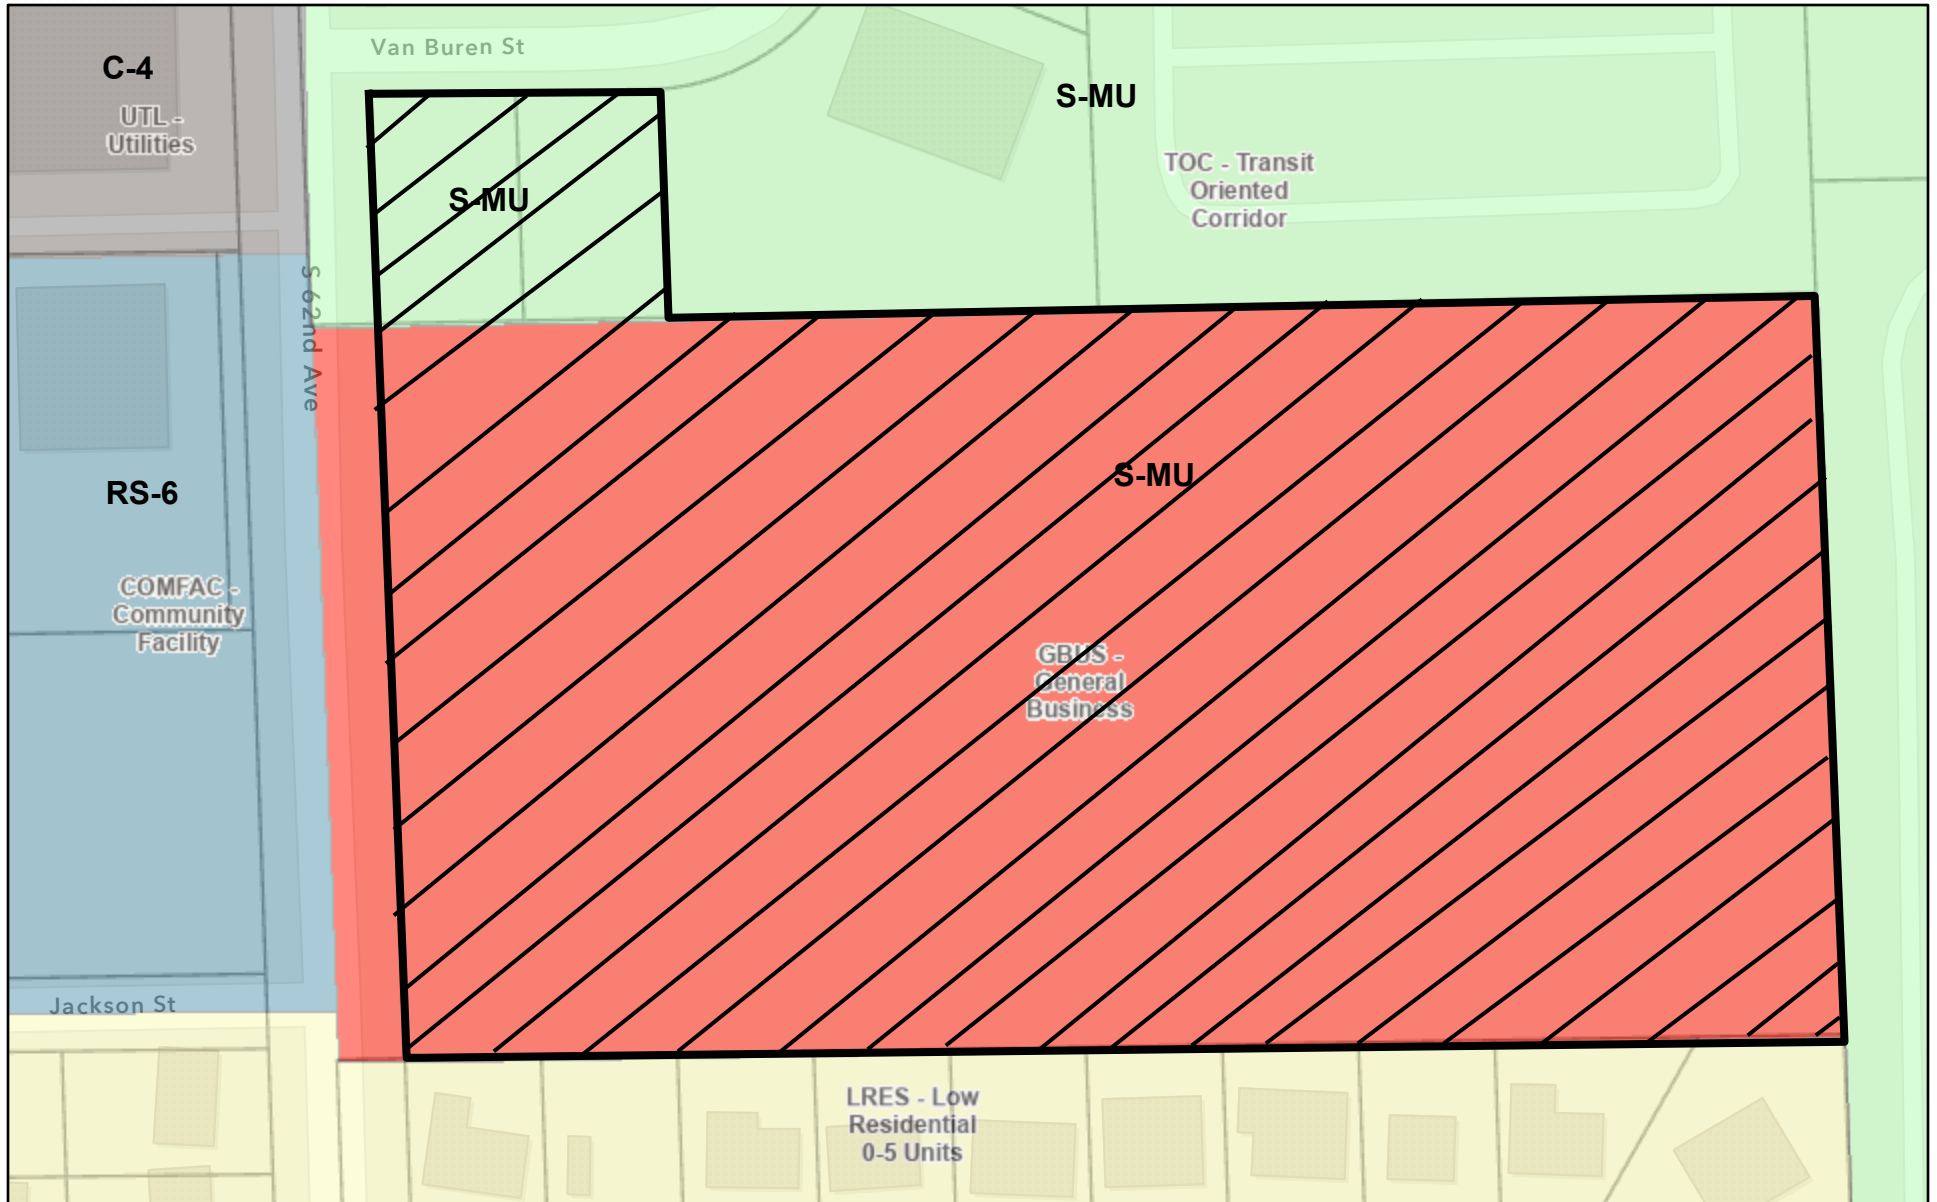

EXHIBIT "A"

301-315 S. 62nd Avenue and Van Buren Street (Folios 5141-13-18-0280, 5141-13-18-0270 and 5141-13-27-0140)

Legend

- Streets
- Subject Property
- Land Use - TOC
- Land Use - GBUS (General Business)
- Land Use - COMFAC (Community Facility)
- Land Use - UTL (Utilities)
- Zoning - SM-U / C-4 / RS-6