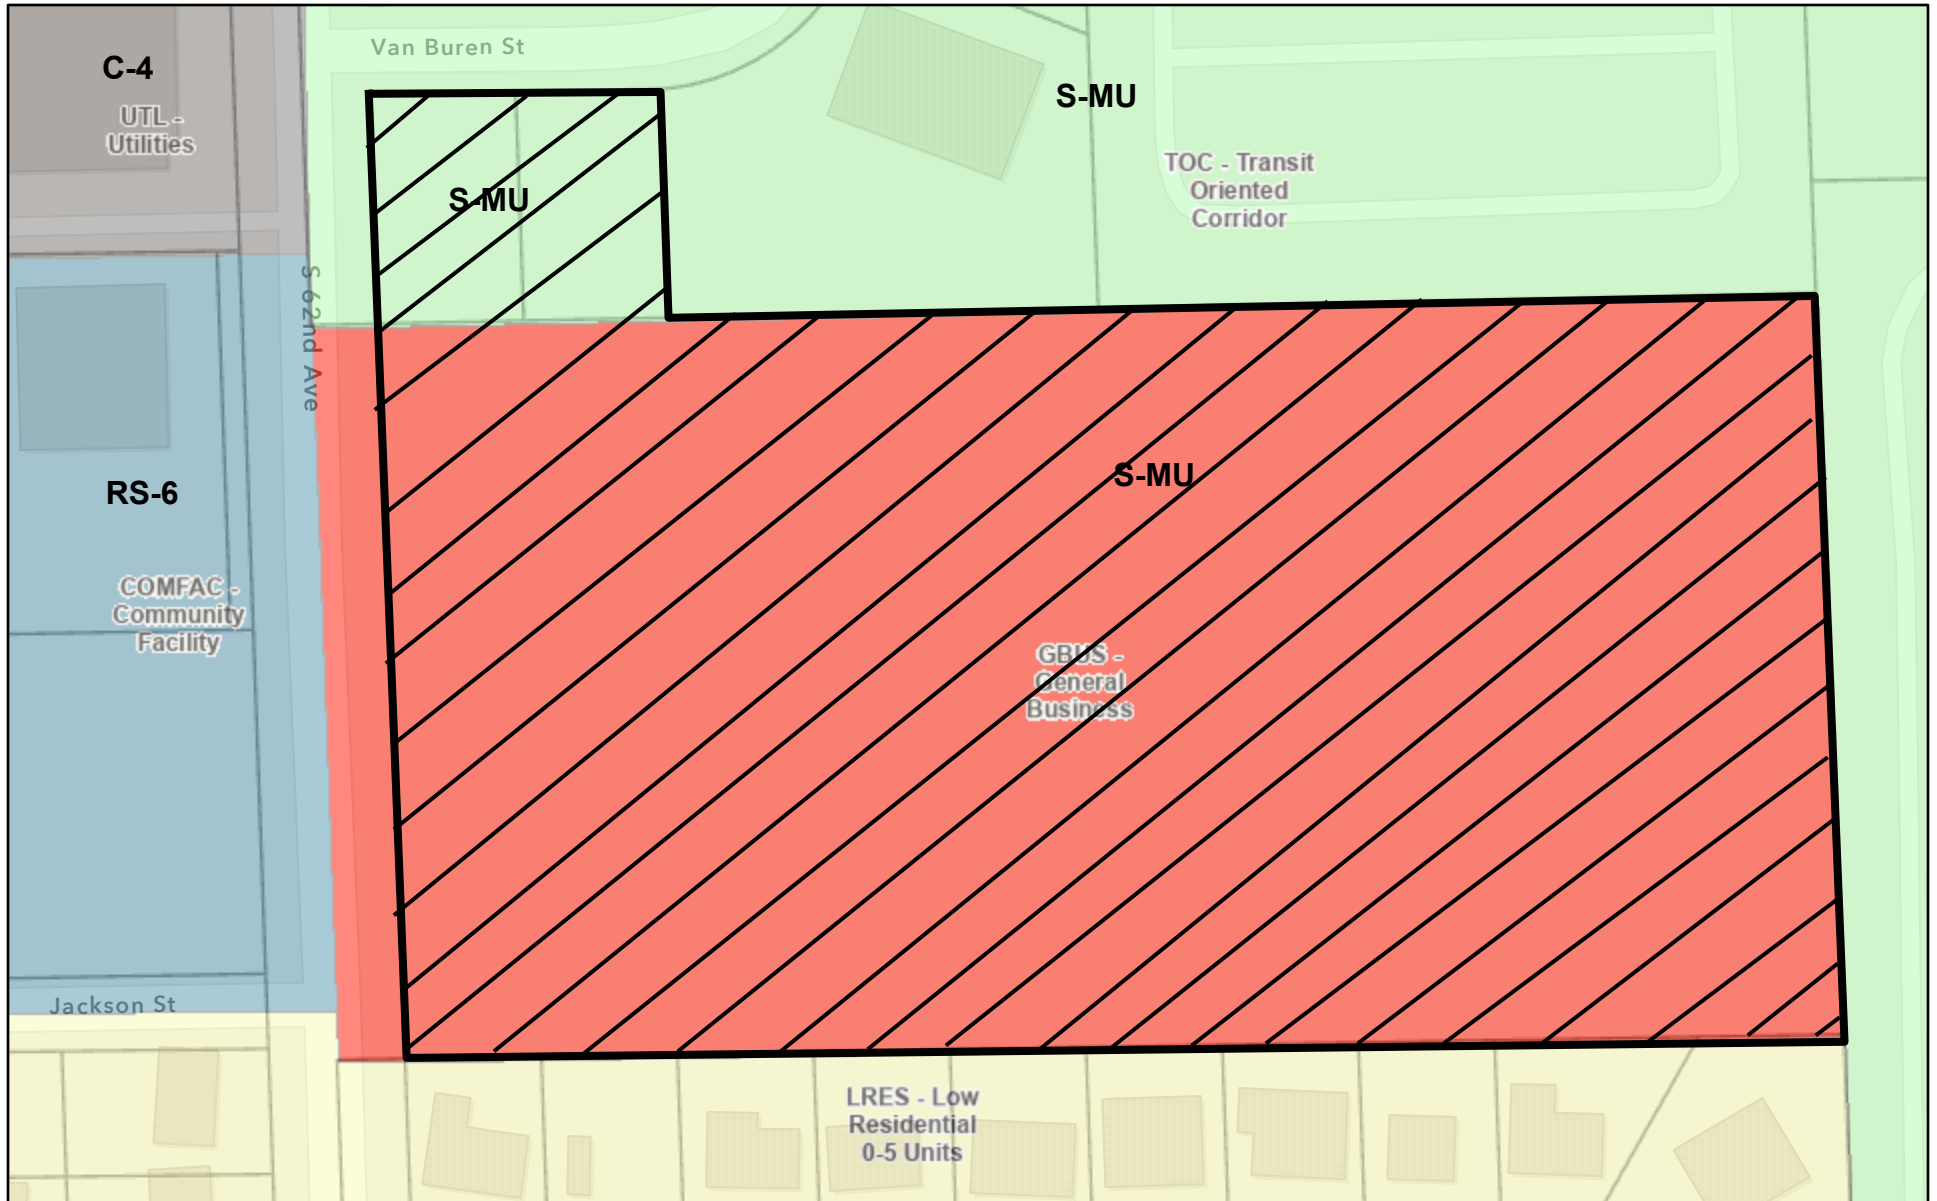

EXHIBIT "A"

301-315 S. 62nd Avenue and Van Buren Street (Folios 5141-13-18-0280, 5141-13-18-0270 and 5141-13-27-0140)

Legend

- Streets
- Subject Property
- Land Use - TOC
- Land Use - GBUS (General Business)
- Land Use - COMFAC (Community Facility)
- Land Use - UTL (Utilities)
- Zoning - SM-U / C-4 / RS-6