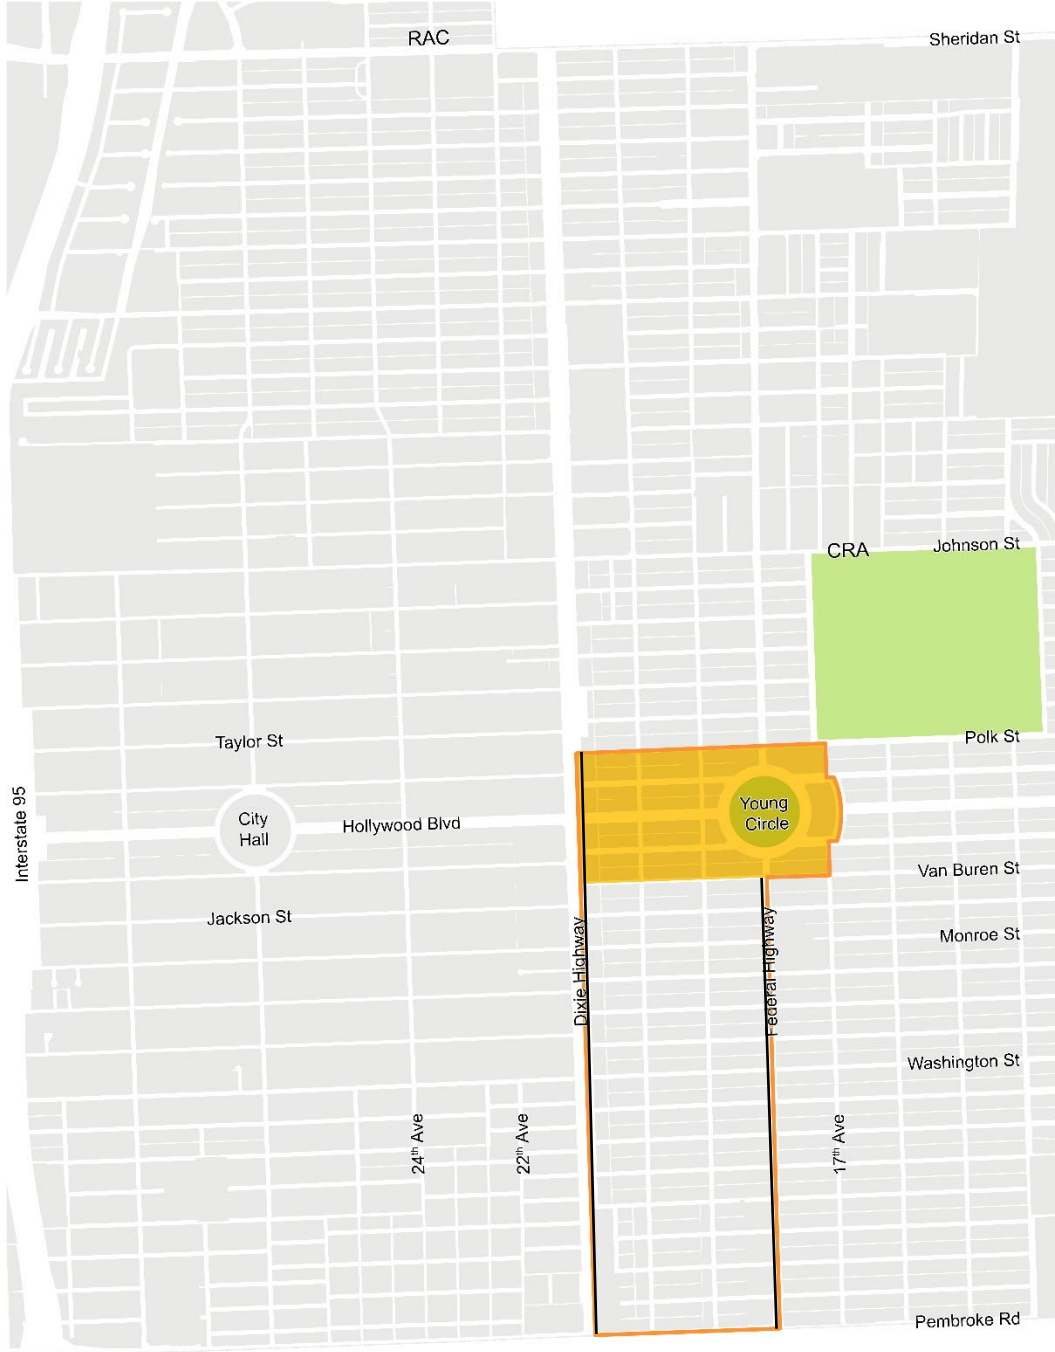

# Exhibit A

## Downtown Core Opportunity Zone Incentive Area

- Opportunity Zone
- Downtown Core
- East Side of 21st Avenue and West Side of Federal Hwy are the boundaries of the Zone for the City.